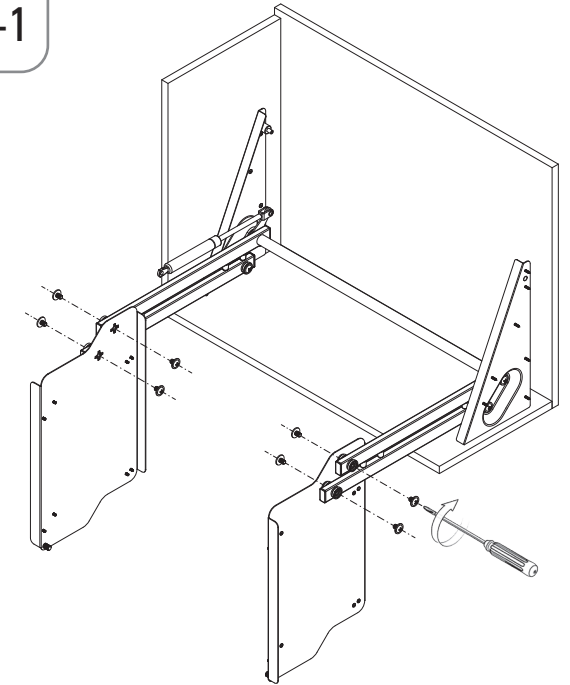

- İKİ KATLI RAF ASANSÖRÜ MONTAJ ŞEMASI
- PULL DOWN SHELF WITH LIFT MOUNTING INSTRUCTIONS

A-1

B-1

B-2

C-1

D-1

E-1

- İKİ KATLI RAF ASANSÖRÜ MONTAJ ŞEMASI
- PULL DOWN SHELF WITH LIFT MOUNTING INSTRUCTIONS

F-1

H-1

G-1

Product Code	C (mm)	X (mm)
S-5181-	600	513
S-5184-	700	613
S-5182-	800	713
S-5183-	900	813