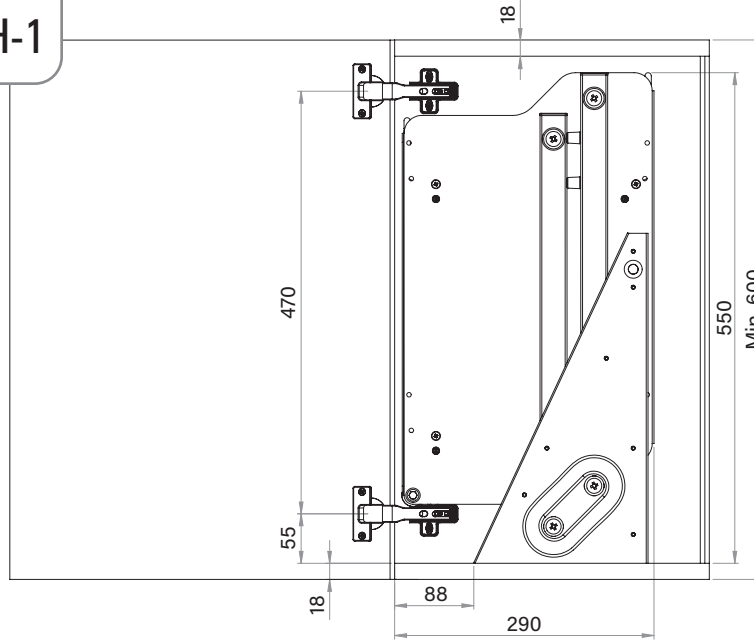

- İKİ KATLI RAF ASANSÖRÜ MONTAJ ŞEMASI
- PULL DOWN SHELF WITH LIFT MOUNTING INSTRUCTIONS

A-1

B-1

B-2

C-1

D-1

E-1

- İKİ KATLI RAF ASANSÖRÜ MONTAJ ŞEMASI
- PULL DOWN SHELF WITH LIFT MOUNTING INSTRUCTIONS

F-1

H-1

G-1

Product Code	C (mm)	X (mm)
S-5181-	600	513
S-5184-	700	613
S-5182-	800	713
S-5183-	900	813