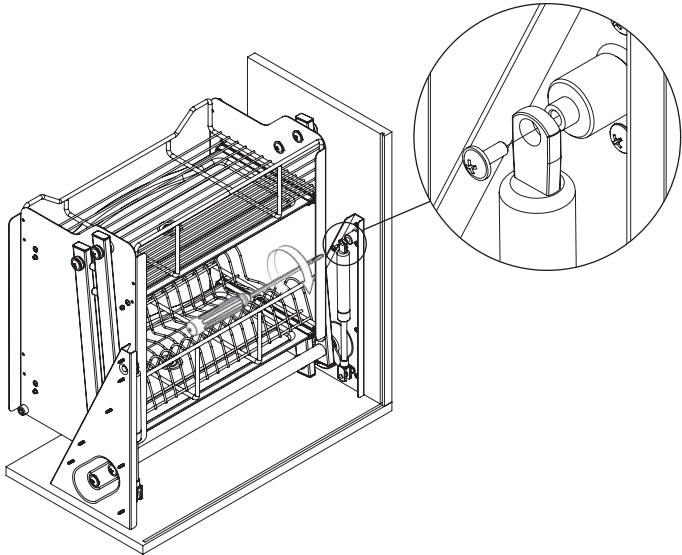

- İKİ KATLI RAF ASANSÖRÜ MONTAJ ŞEMASI
- PULL DOWN SHELF WITH LIFT MOUNTING INSTRUCTIONS

A-1

B-1

B-2

C-1

D-1

E-1

- İKİ KATLI RAF ASANSÖRÜ MONTAJ ŞEMASI
- PULL DOWN SHELF WITH LIFT MOUNTING INSTRUCTIONS

F-1

H-1

G-1

Product Code	C (mm)	X (mm)
S-5181-	600	513
S-5184-	700	613
S-5182-	800	713
S-5183-	900	813