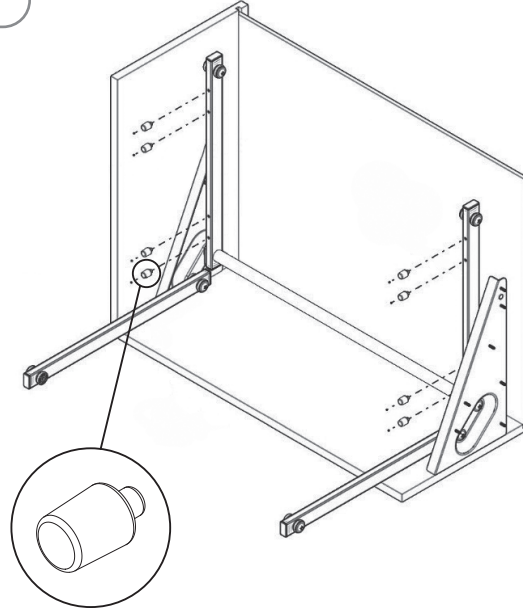

- İKİ KATLI RAF ASANSÖRÜ MONTAJ ŞEMASI
- PULL DOWN SHELF WITH LIFT MOUNTING INSTRUCTIONS

A-1

B-1

B-2

C-1

D-1

E-1

- İKİ KATLI RAF ASANSÖRÜ MONTAJ ŞEMASI
- PULL DOWN SHELF WITH LIFT MOUNTING INSTRUCTIONS

F-1

H-1

G-1

Product Code	C (mm)	X (mm)
S-5181-	600	513
S-5184-	700	613
S-5182-	800	713
S-5183-	900	813