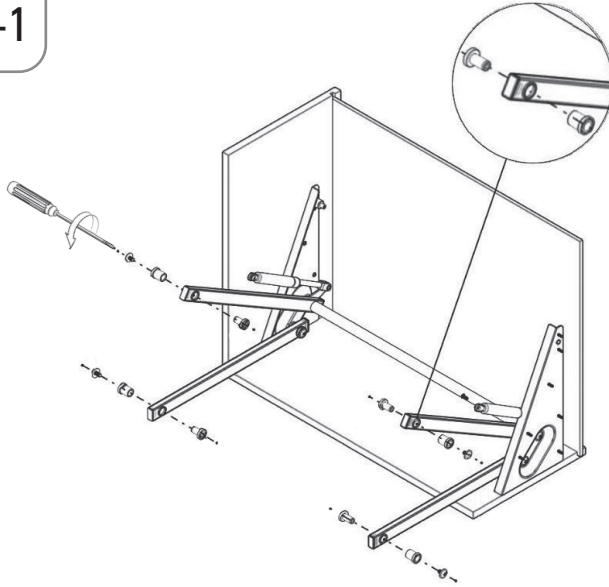

- İKİ KATLI RAF ASANSÖRÜ MONTAJ ŞEMASI
- PULL DOWN SHELF WITH LIFT MOUNTING INSTRUCTIONS

A-1

B-1

B-2

C-1

D-1

E-1

- İKİ KATLI RAF ASANSÖRÜ MONTAJ ŞEMASI
- PULL DOWN SHELF WITH LIFT MOUNTING INSTRUCTIONS

F-1

H-1

G-1

Product Code	C (mm)	X (mm)
S-5181-	600	513
S-5184-	700	613
S-5182-	800	713
S-5183-	900	813