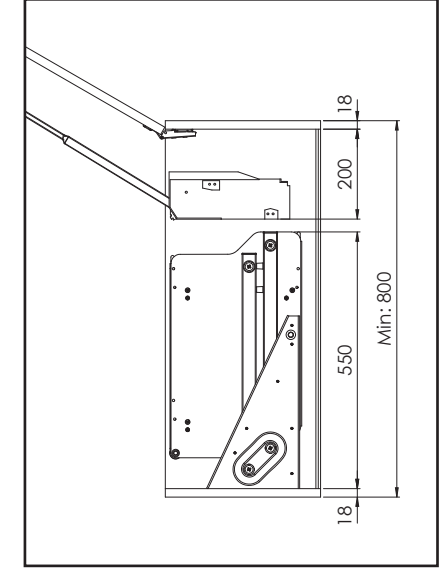

- İKİ KATLI RAF ASANSÖRÜ MONTAJ ŞEMASI
- PULL DOWN SHELF WITH LIFT MOUNTING INSTRUCTIONS

A-1

B-1

B-2

C-1

D-1

E-1

- İKİ KATLI RAF ASANSÖRÜ MONTAJ ŞEMASI
- PULL DOWN SHELF WITH LIFT MOUNTING INSTRUCTIONS

F-1

H-1

G-1

Product Code	C (mm)	X (mm)
S-5181-	600	513
S-5184-	700	613
S-5182-	800	713
S-5183-	900	813