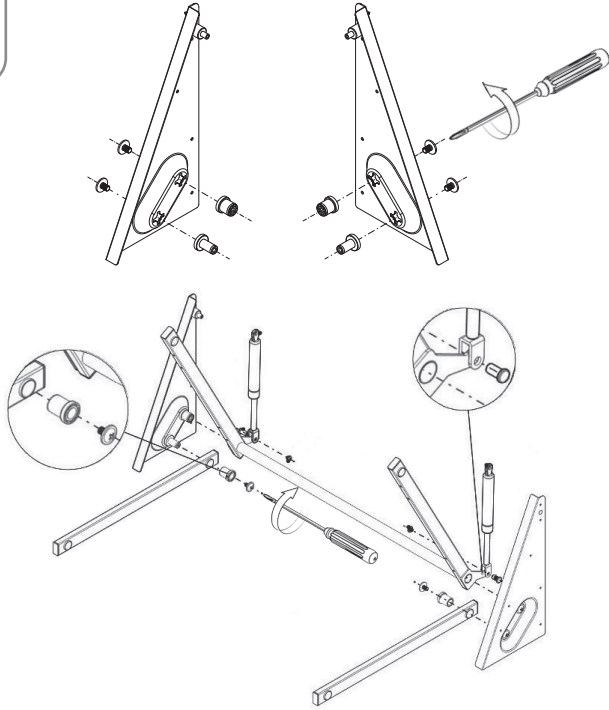

- İKİ KATLI RAF ASANSÖRÜ MONTAJ ŞEMASI
- PULL DOWN SHELF WITH LIFT MOUNTING INSTRUCTIONS

A-1

B-1

B-2

C-1

D-1

E-1

- İKİ KATLI RAF ASANSÖRÜ MONTAJ ŞEMASI
- PULL DOWN SHELF WITH LIFT MOUNTING INSTRUCTIONS

F-1

H-1

G-1

Product Code	C (mm)	X (mm)
S-5181-	600	513
S-5184-	700	613
S-5182-	800	713
S-5183-	900	813