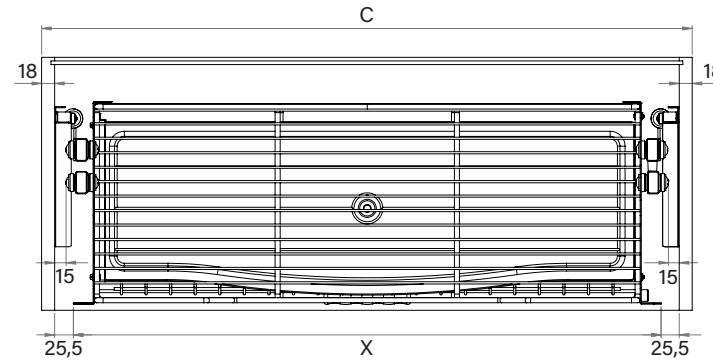

- İKİ KATLI RAF ASANSÖRÜ MONTAJ ŞEMASI
- PULL DOWN SHELF WITH LIFT MOUNTING INSTRUCTIONS

A-1

B-1

B-2

C-1

D-1

E-1

- İKİ KATLI RAF ASANSÖRÜ MONTAJ ŞEMASI
- PULL DOWN SHELF WITH LIFT MOUNTING INSTRUCTIONS

F-1

H-1

G-1

Product Code	C (mm)	X (mm)
S-5181-	600	513
S-5184-	700	613
S-5182-	800	713
S-5183-	900	813