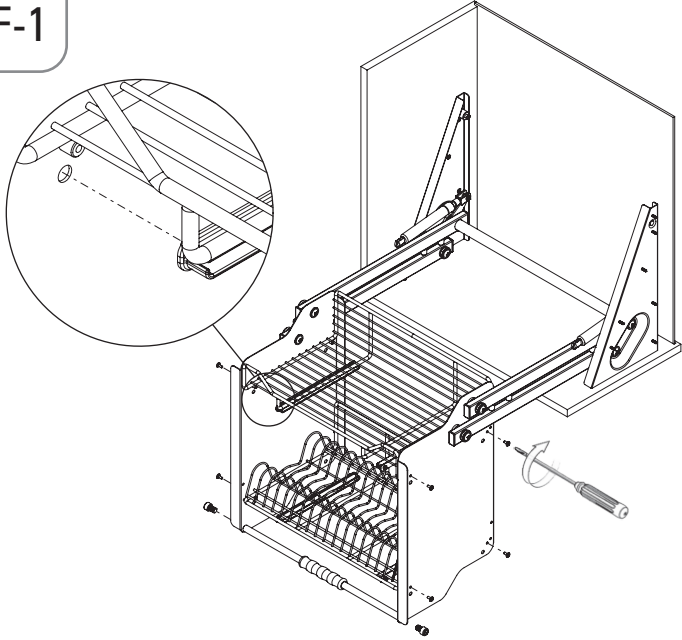

- İKİ KATLI RAF ASANSÖRÜ MONTAJ ŞEMASI
- PULL DOWN SHELF WITH LIFT MOUNTING INSTRUCTIONS

A-1

B-1

B-2

C-1

D-1

E-1

- İKİ KATLI RAF ASANSÖRÜ MONTAJ ŞEMASI
- PULL DOWN SHELF WITH LIFT MOUNTING INSTRUCTIONS

F-1

H-1

G-1

Product Code	C (mm)	X (mm)
S-5181-	600	513
S-5184-	700	613
S-5182-	800	713
S-5183-	900	813