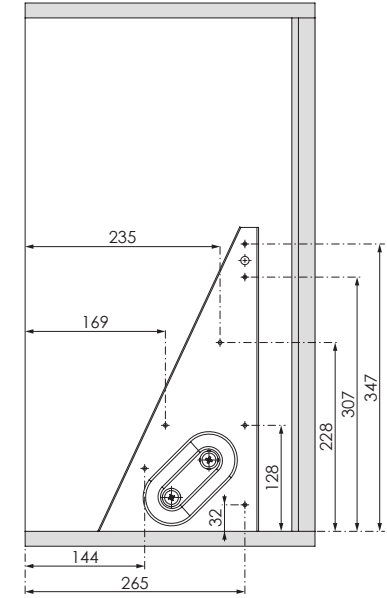

- İKİ KATLI RAF ASANSÖRÜ MONTAJ ŞEMASI
- PULL DOWN SHELF WITH LIFT MOUNTING INSTRUCTIONS

A-1

B-1

B-2

C-1

D-1

E-1

- İKİ KATLI RAF ASANSÖRÜ MONTAJ ŞEMASI
- PULL DOWN SHELF WITH LIFT MOUNTING INSTRUCTIONS

F-1

H-1

G-1

Product Code	C (mm)	X (mm)
S-5181-	600	513
S-5184-	700	613
S-5182-	800	713
S-5183-	900	813