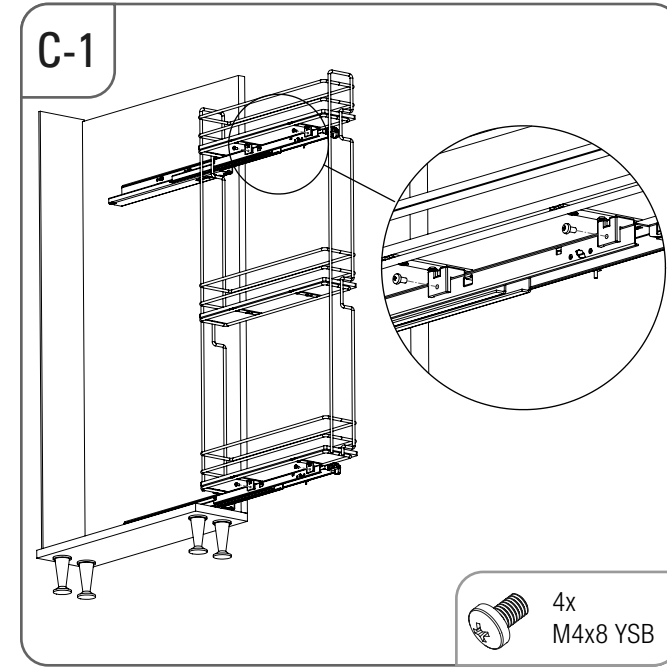

- ÇİFT AÇILIM GİZLİ RAYLI 3 SEPETLİK AHŞAP TABANLI 20 CM ŞİŞELİK MONTAJ ŞEMASI (SAĞ)
- 20 CM BOTTLE HOLDER WITH FULL EXTENSION UNDERMOUNT RAIL AND 3 WOODEN BOTTOM BASKETS MOUNTING INSTRUCTION (RIGHT)

STARAX

- ÇİFT AÇILIM GİZLİ RAYLI 3 SEPETLİ AHŞAP TABANLI 20 CM ŞİŞELİK MONTAJ ŞEMASI (SOL)
- 20 CM BOTTLE HOLDER WITH FULL EXTENSION UNDERMOUNT RAIL AND 3 WOODEN BOTTOM BASKETS MOUNTING INSTRUCTION (LEFT)

• ÇİFT AÇILIM GİZLİ RAYLI 3 SEPETLİK AHŞAP TABANLI 15 CM ŞİŞELİK MONTAJ ŞEMASI (SAĞ)

• 15 CM BOTTLE HOLDER WITH FULL EXTENSION UNDERMOUNT RAIL AND 3 WOODEN BOTTOM BASKETS MOUNTING INSTRUCTION (RIGHT)

STARAX

- ÇİFT AÇILIM GİZLİ RAYLI 3 SEPETLİ AHŞAP TABANLI 15 CM ŞİŞELİK MONTAJ ŞEMASI (SOL)
- 15 CM BOTTLE HOLDER WITH FULL EXTENSION UNDERMOUNT RAIL AND 3 WOODEN BOTTOM BASKETS MOUNTING INSTRUCTION (LEFT)