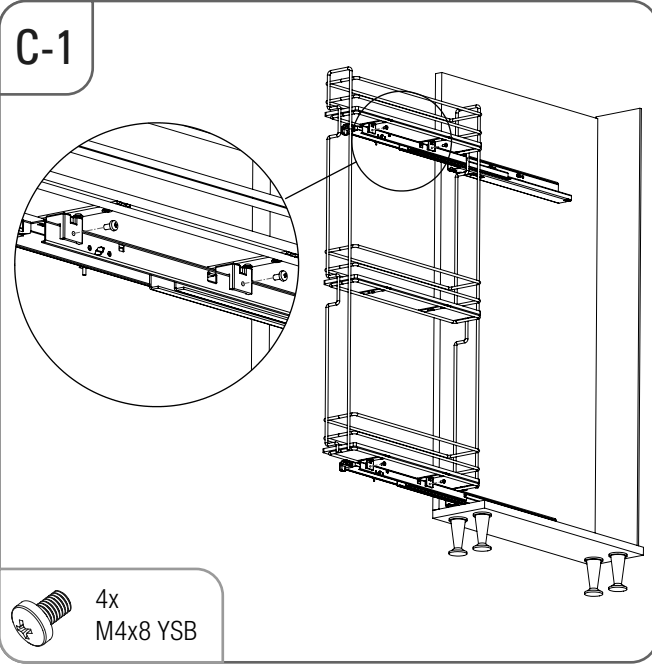

- ÇİFT AÇILIM GİZLİ RAYLI 3 SEPETLİK AHŞAP TABANLI 20 CM ŞİŞELİK MONTAJ ŞEMASI (SAĞ)
- 20 CM BOTTLE HOLDER WITH FULL EXTENSION UNDERMOUNT RAIL AND 3 WOODEN BOTTOM BASKETS MOUNTING INSTRUCTION (RIGHT)

STARAX

- ÇİFT AÇILIM GİZLİ RAYLI 3 SEPETLİ AHŞAP TABANLI 20 CM ŞİŞELİK MONTAJ ŞEMASI (SOL)
- 20 CM BOTTLE HOLDER WITH FULL EXTENSION UNDERMOUNT RAIL AND 3 WOODEN BOTTOM BASKETS MOUNTING INSTRUCTION (LEFT)

• ÇİFT AÇILIM GİZLİ RAYLI 3 SEPETLİK AHŞAP TABANLI 15 CM ŞİŞELİK MONTAJ ŞEMASI (SAĞ)

• 15 CM BOTTLE HOLDER WITH FULL EXTENSION UNDERMOUNT RAIL AND 3 WOODEN BOTTOM BASKETS MOUNTING INSTRUCTION (RIGHT)

STARAX

- ÇİFT AÇILIM GİZLİ RAYLI 3 SEPETLİ AHŞAP TABANLI 15 CM ŞİŞELİK MONTAJ ŞEMASI (SOL)
- 15 CM BOTTLE HOLDER WITH FULL EXTENSION UNDERMOUNT RAIL AND 3 WOODEN BOTTOM BASKETS MOUNTING INSTRUCTION (LEFT)