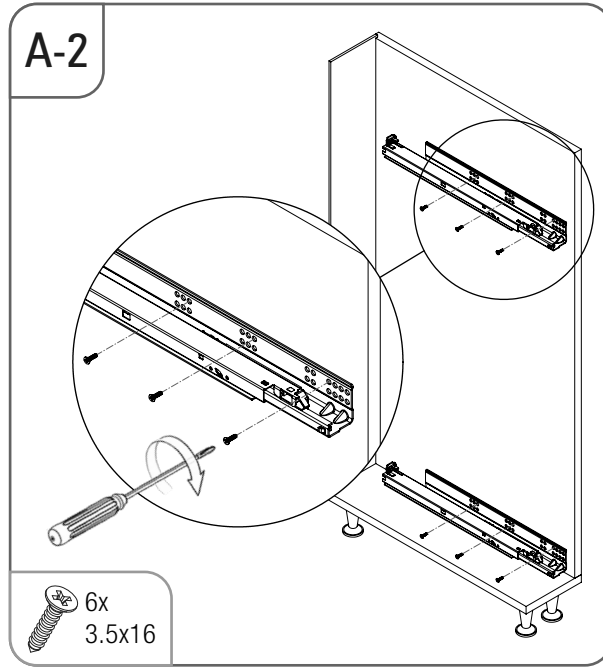

- ÇİFT AÇILIM GİZLİ RAYLI 3 SEPETLİK AHŞAP TABANLI 20 CM ŞİŞELİK MONTAJ ŞEMASI (SAĞ)
- 20 CM BOTTLE HOLDER WITH FULL EXTENSION UNDERMOUNT RAIL AND 3 WOODEN BOTTOM BASKETS MOUNTING INSTRUCTION (RIGHT)

STARAX

- ÇİFT AÇILIM GİZLİ RAYLI 3 SEPETLİ AHŞAP TABANLI 20 CM ŞİŞELİK MONTAJ ŞEMASI (SOL)
- 20 CM BOTTLE HOLDER WITH FULL EXTENSION UNDERMOUNT RAIL AND 3 WOODEN BOTTOM BASKETS MOUNTING INSTRUCTION (LEFT)

• ÇİFT AÇILIM GİZLİ RAYLI 3 SEPETLİK AHŞAP TABANLI 15 CM ŞİŞELİK MONTAJ ŞEMASI (SAĞ)

• 15 CM BOTTLE HOLDER WITH FULL EXTENSION UNDERMOUNT RAIL AND 3 WOODEN BOTTOM BASKETS MOUNTING INSTRUCTION (RIGHT)

STARAX

- ÇİFT AÇILIM GİZLİ RAYLI 3 SEPETLİ AHŞAP TABANLI 15 CM ŞİŞELİK MONTAJ ŞEMASI (SOL)
- 15 CM BOTTLE HOLDER WITH FULL EXTENSION UNDERMOUNT RAIL AND 3 WOODEN BOTTOM BASKETS MOUNTING INSTRUCTION (LEFT)