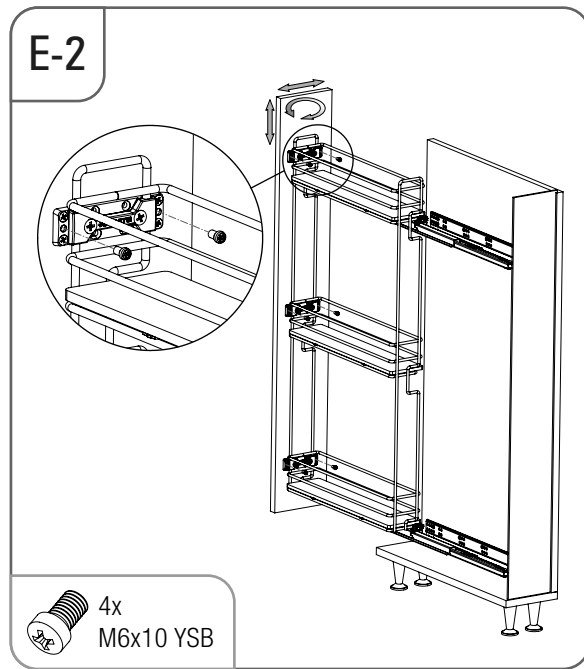

- ÇİFT AÇILIM GİZLİ RAYLI 3 SEPETLİK AHŞAP TABANLI 20 CM ŞİŞELİK MONTAJ ŞEMASI (SAĞ)
- 20 CM BOTTLE HOLDER WITH FULL EXTENSION UNDERMOUNT RAIL AND 3 WOODEN BOTTOM BASKETS MOUNTING INSTRUCTION (RIGHT)

STARAX

- ÇİFT AÇILIM GİZLİ RAYLI 3 SEPETLİ AHŞAP TABANLI 20 CM ŞİŞELİK MONTAJ ŞEMASI (SOL)
- 20 CM BOTTLE HOLDER WITH FULL EXTENSION UNDERMOUNT RAIL AND 3 WOODEN BOTTOM BASKETS MOUNTING INSTRUCTION (LEFT)

• ÇİFT AÇILIM GİZLİ RAYLI 3 SEPETLİK AHŞAP TABANLI 15 CM ŞİŞELİK MONTAJ ŞEMASI (SAĞ)

• 15 CM BOTTLE HOLDER WITH FULL EXTENSION UNDERMOUNT RAIL AND 3 WOODEN BOTTOM BASKETS MOUNTING INSTRUCTION (RIGHT)

STARAX

- ÇİFT AÇILIM GİZLİ RAYLI 3 SEPETLİ AHŞAP TABANLI 15 CM ŞİŞELİK MONTAJ ŞEMASI (SOL)
- 15 CM BOTTLE HOLDER WITH FULL EXTENSION UNDERMOUNT RAIL AND 3 WOODEN BOTTOM BASKETS MOUNTING INSTRUCTION (LEFT)