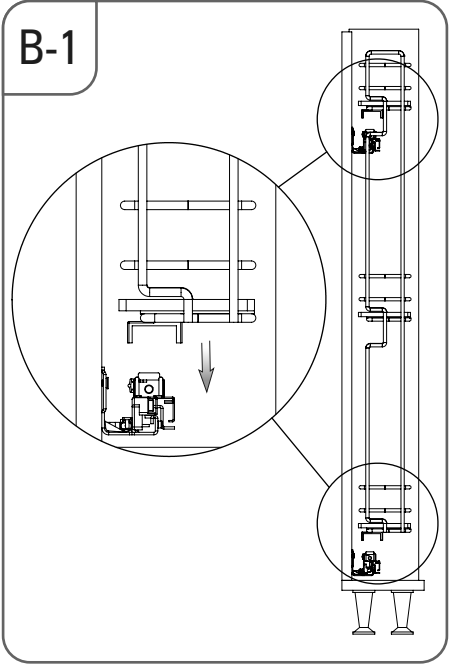

- ÇİFT AÇILIM GİZLİ RAYLI 3 SEPETLİK AHŞAP TABANLI 20 CM ŞİŞELİK MONTAJ ŞEMASI (SAĞ)
- 20 CM BOTTLE HOLDER WITH FULL EXTENSION UNDERMOUNT RAIL AND 3 WOODEN BOTTOM BASKETS MOUNTING INSTRUCTION (RIGHT)

STARAX

- ÇİFT AÇILIM GİZLİ RAYLI 3 SEPETLİ AHŞAP TABANLI 20 CM ŞİŞELİK MONTAJ ŞEMASI (SOL)
- 20 CM BOTTLE HOLDER WITH FULL EXTENSION UNDERMOUNT RAIL AND 3 WOODEN BOTTOM BASKETS MOUNTING INSTRUCTION (LEFT)

• ÇİFT AÇILIM GİZLİ RAYLI 3 SEPETLİK AHŞAP TABANLI 15 CM ŞİŞELİK MONTAJ ŞEMASI (SAĞ)

• 15 CM BOTTLE HOLDER WITH FULL EXTENSION UNDERMOUNT RAIL AND 3 WOODEN BOTTOM BASKETS MOUNTING INSTRUCTION (RIGHT)

STARAX

- ÇİFT AÇILIM GİZLİ RAYLI 3 SEPETLİ AHŞAP TABANLI 15 CM ŞİŞELİK MONTAJ ŞEMASI (SOL)
- 15 CM BOTTLE HOLDER WITH FULL EXTENSION UNDERMOUNT RAIL AND 3 WOODEN BOTTOM BASKETS MOUNTING INSTRUCTION (LEFT)