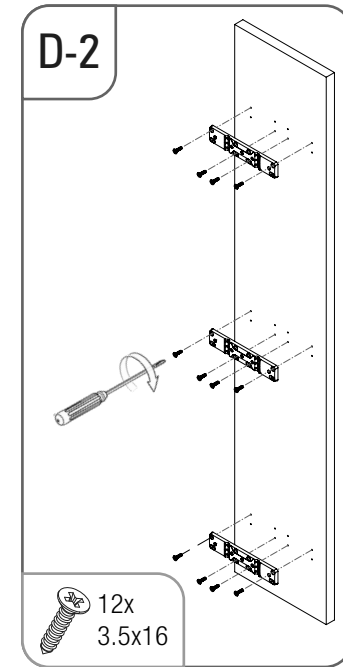

- ÇİFT AÇILIM GİZLİ RAYLI 3 SEPETLİK AHŞAP TABANLI 20 CM ŞİŞELİK MONTAJ ŞEMASI (SAĞ)
- 20 CM BOTTLE HOLDER WITH FULL EXTENSION UNDERMOUNT RAIL AND 3 WOODEN BOTTOM BASKETS MOUNTING INSTRUCTION (RIGHT)

STARAX

- ÇİFT AÇILIM GİZLİ RAYLI 3 SEPETLİ AHŞAP TABANLI 20 CM ŞİŞELİK MONTAJ ŞEMASI (SOL)
- 20 CM BOTTLE HOLDER WITH FULL EXTENSION UNDERMOUNT RAIL AND 3 WOODEN BOTTOM BASKETS MOUNTING INSTRUCTION (LEFT)

• ÇİFT AÇILIM GİZLİ RAYLI 3 SEPETLİK AHŞAP TABANLI 15 CM ŞİŞELİK MONTAJ ŞEMASI (SAĞ)

• 15 CM BOTTLE HOLDER WITH FULL EXTENSION UNDERMOUNT RAIL AND 3 WOODEN BOTTOM BASKETS MOUNTING INSTRUCTION (RIGHT)

STARAX

- ÇİFT AÇILIM GİZLİ RAYLI 3 SEPETLİ AHŞAP TABANLI 15 CM ŞİŞELİK MONTAJ ŞEMASI (SOL)
- 15 CM BOTTLE HOLDER WITH FULL EXTENSION UNDERMOUNT RAIL AND 3 WOODEN BOTTOM BASKETS MOUNTING INSTRUCTION (LEFT)