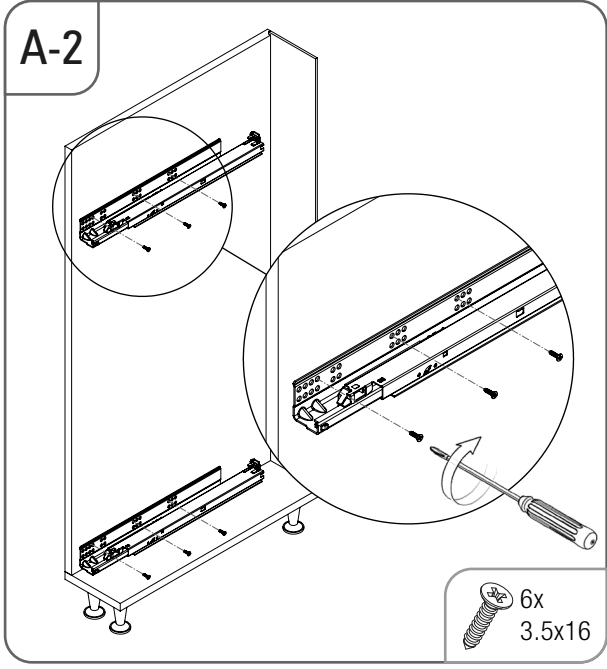

- ÇİFT AÇILIM GİZLİ RAYLI 3 SEPETLİK AHŞAP TABANLI 20 CM ŞİŞELİK MONTAJ ŞEMASI (SAĞ)
- 20 CM BOTTLE HOLDER WITH FULL EXTENSION UNDERMOUNT RAIL AND 3 WOODEN BOTTOM BASKETS MOUNTING INSTRUCTION (RIGHT)

STARAX

- ÇİFT AÇILIM GİZLİ RAYLI 3 SEPETLİ AHŞAP TABANLI 20 CM ŞİŞELİK MONTAJ ŞEMASI (SOL)
- 20 CM BOTTLE HOLDER WITH FULL EXTENSION UNDERMOUNT RAIL AND 3 WOODEN BOTTOM BASKETS MOUNTING INSTRUCTION (LEFT)

• ÇİFT AÇILIM GİZLİ RAYLI 3 SEPETLİK AHŞAP TABANLI 15 CM ŞİŞELİK MONTAJ ŞEMASI (SAĞ)

• 15 CM BOTTLE HOLDER WITH FULL EXTENSION UNDERMOUNT RAIL AND 3 WOODEN BOTTOM BASKETS MOUNTING INSTRUCTION (RIGHT)

STARAX

- ÇİFT AÇILIM GİZLİ RAYLI 3 SEPETLİ AHŞAP TABANLI 15 CM ŞİŞELİK MONTAJ ŞEMASI (SOL)
- 15 CM BOTTLE HOLDER WITH FULL EXTENSION UNDERMOUNT RAIL AND 3 WOODEN BOTTOM BASKETS MOUNTING INSTRUCTION (LEFT)