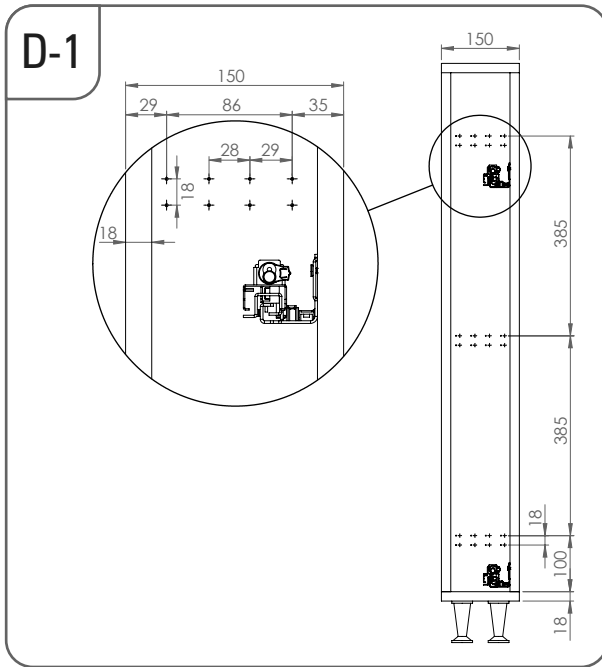

- ÇİFT AÇILIM GİZLİ RAYLI 3 SEPETLİK AHŞAP TABANLI 20 CM ŞİŞELİK MONTAJ ŞEMASI (SAĞ)
- 20 CM BOTTLE HOLDER WITH FULL EXTENSION UNDERMOUNT RAIL AND 3 WOODEN BOTTOM BASKETS MOUNTING INSTRUCTION (RIGHT)

STARAX

- ÇİFT AÇILIM GİZLİ RAYLI 3 SEPETLİ AHŞAP TABANLI 20 CM ŞİŞELİK MONTAJ ŞEMASI (SOL)
- 20 CM BOTTLE HOLDER WITH FULL EXTENSION UNDERMOUNT RAIL AND 3 WOODEN BOTTOM BASKETS MOUNTING INSTRUCTION (LEFT)

• ÇİFT AÇILIM GİZLİ RAYLI 3 SEPETLİK AHŞAP TABANLI 15 CM ŞİŞELİK MONTAJ ŞEMASI (SAĞ)

• 15 CM BOTTLE HOLDER WITH FULL EXTENSION UNDERMOUNT RAIL AND 3 WOODEN BOTTOM BASKETS MOUNTING INSTRUCTION (RIGHT)

STARAX

- ÇİFT AÇILIM GİZLİ RAYLI 3 SEPETLİ AHŞAP TABANLI 15 CM ŞİŞELİK MONTAJ ŞEMASI (SOL)
- 15 CM BOTTLE HOLDER WITH FULL EXTENSION UNDERMOUNT RAIL AND 3 WOODEN BOTTOM BASKETS MOUNTING INSTRUCTION (LEFT)