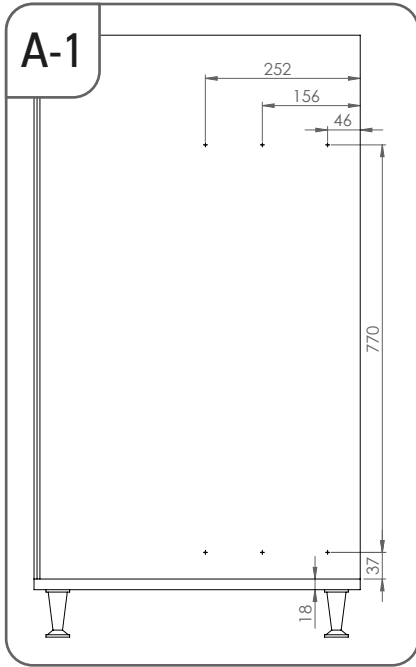

- ÇİFT AÇILIM GİZLİ RAYLI 3 SEPETLİK AHŞAP TABANLI 20 CM ŞİŞELİK MONTAJ ŞEMASI (SAĞ)
- 20 CM BOTTLE HOLDER WITH FULL EXTENSION UNDERMOUNT RAIL AND 3 WOODEN BOTTOM BASKETS MOUNTING INSTRUCTION (RIGHT)

STARAX

- ÇİFT AÇILIM GİZLİ RAYLI 3 SEPETLİ AHŞAP TABANLI 20 CM ŞİŞELİK MONTAJ ŞEMASI (SOL)
- 20 CM BOTTLE HOLDER WITH FULL EXTENSION UNDERMOUNT RAIL AND 3 WOODEN BOTTOM BASKETS MOUNTING INSTRUCTION (LEFT)

• ÇİFT AÇILIM GİZLİ RAYLI 3 SEPETLİK AHŞAP TABANLI 15 CM ŞİŞELİK MONTAJ ŞEMASI (SAĞ)

• 15 CM BOTTLE HOLDER WITH FULL EXTENSION UNDERMOUNT RAIL AND 3 WOODEN BOTTOM BASKETS MOUNTING INSTRUCTION (RIGHT)

STARAX

- ÇİFT AÇILIM GİZLİ RAYLI 3 SEPETLİ AHŞAP TABANLI 15 CM ŞİŞELİK MONTAJ ŞEMASI (SOL)
- 15 CM BOTTLE HOLDER WITH FULL EXTENSION UNDERMOUNT RAIL AND 3 WOODEN BOTTOM BASKETS MOUNTING INSTRUCTION (LEFT)