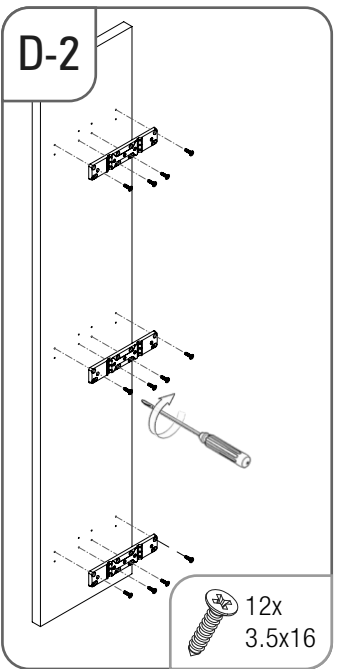

- ÇİFT AÇILIM GİZLİ RAYLI 3 SEPETLİK AHŞAP TABANLI 20 CM ŞİŞELİK MONTAJ ŞEMASI (SAĞ)
- 20 CM BOTTLE HOLDER WITH FULL EXTENSION UNDERMOUNT RAIL AND 3 WOODEN BOTTOM BASKETS MOUNTING INSTRUCTION (RIGHT)

STARAX

- ÇİFT AÇILIM GİZLİ RAYLI 3 SEPETLİ AHŞAP TABANLI 20 CM ŞİŞELİK MONTAJ ŞEMASI (SOL)
- 20 CM BOTTLE HOLDER WITH FULL EXTENSION UNDERMOUNT RAIL AND 3 WOODEN BOTTOM BASKETS MOUNTING INSTRUCTION (LEFT)

• ÇİFT AÇILIM GİZLİ RAYLI 3 SEPETLİK AHŞAP TABANLI 15 CM ŞİŞELİK MONTAJ ŞEMASI (SAĞ)

• 15 CM BOTTLE HOLDER WITH FULL EXTENSION UNDERMOUNT RAIL AND 3 WOODEN BOTTOM BASKETS MOUNTING INSTRUCTION (RIGHT)

STARAX

- ÇİFT AÇILIM GİZLİ RAYLI 3 SEPETLİ AHŞAP TABANLI 15 CM ŞİŞELİK MONTAJ ŞEMASI (SOL)
- 15 CM BOTTLE HOLDER WITH FULL EXTENSION UNDERMOUNT RAIL AND 3 WOODEN BOTTOM BASKETS MOUNTING INSTRUCTION (LEFT)