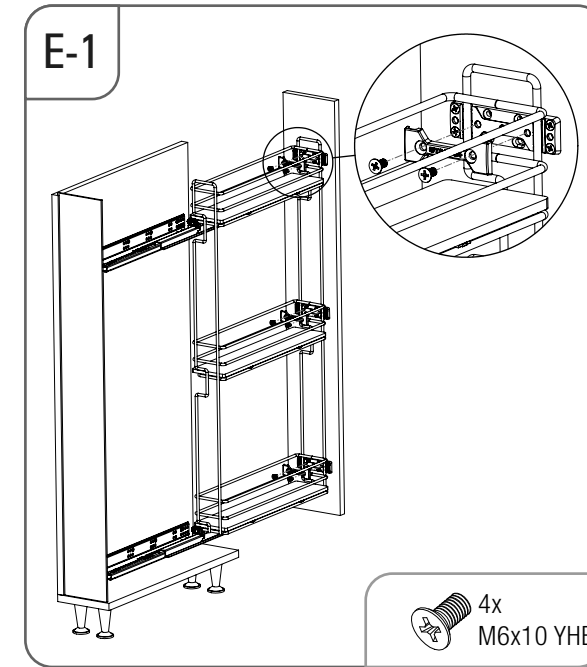

- ÇİFT AÇILIM GİZLİ RAYLI 3 SEPETLİK AHŞAP TABANLI 20 CM ŞİŞELİK MONTAJ ŞEMASI (SAĞ)
- 20 CM BOTTLE HOLDER WITH FULL EXTENSION UNDERMOUNT RAIL AND 3 WOODEN BOTTOM BASKETS MOUNTING INSTRUCTION (RIGHT)

STARAX

- ÇİFT AÇILIM GİZLİ RAYLI 3 SEPETLİ AHŞAP TABANLI 20 CM ŞİŞELİK MONTAJ ŞEMASI (SOL)
- 20 CM BOTTLE HOLDER WITH FULL EXTENSION UNDERMOUNT RAIL AND 3 WOODEN BOTTOM BASKETS MOUNTING INSTRUCTION (LEFT)

• ÇİFT AÇILIM GİZLİ RAYLI 3 SEPETLİK AHŞAP TABANLI 15 CM ŞİŞELİK MONTAJ ŞEMASI (SAĞ)

• 15 CM BOTTLE HOLDER WITH FULL EXTENSION UNDERMOUNT RAIL AND 3 WOODEN BOTTOM BASKETS MOUNTING INSTRUCTION (RIGHT)

STARAX

- ÇİFT AÇILIM GİZLİ RAYLI 3 SEPETLİ AHŞAP TABANLI 15 CM ŞİŞELİK MONTAJ ŞEMASI (SOL)
- 15 CM BOTTLE HOLDER WITH FULL EXTENSION UNDERMOUNT RAIL AND 3 WOODEN BOTTOM BASKETS MOUNTING INSTRUCTION (LEFT)