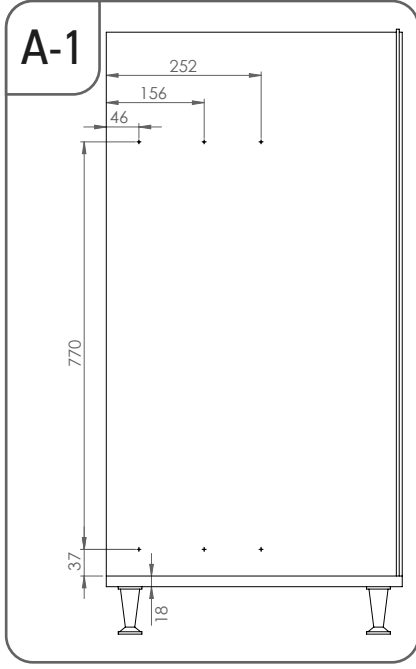

- ÇİFT AÇILIM GİZLİ RAYLI 3 SEPETLİK AHŞAP TABANLI 20 CM ŞİŞELİK MONTAJ ŞEMASI (SAĞ)
- 20 CM BOTTLE HOLDER WITH FULL EXTENSION UNDERMOUNT RAIL AND 3 WOODEN BOTTOM BASKETS MOUNTING INSTRUCTION (RIGHT)

STARAX

- ÇİFT AÇILIM GİZLİ RAYLI 3 SEPETLİ AHŞAP TABANLI 20 CM ŞİŞELİK MONTAJ ŞEMASI (SOL)
- 20 CM BOTTLE HOLDER WITH FULL EXTENSION UNDERMOUNT RAIL AND 3 WOODEN BOTTOM BASKETS MOUNTING INSTRUCTION (LEFT)

• ÇİFT AÇILIM GİZLİ RAYLI 3 SEPETLİK AHŞAP TABANLI 15 CM ŞİŞELİK MONTAJ ŞEMASI (SAĞ)

• 15 CM BOTTLE HOLDER WITH FULL EXTENSION UNDERMOUNT RAIL AND 3 WOODEN BOTTOM BASKETS MOUNTING INSTRUCTION (RIGHT)

STARAX

- ÇİFT AÇILIM GİZLİ RAYLI 3 SEPETLİ AHŞAP TABANLI 15 CM ŞİŞELİK MONTAJ ŞEMASI (SOL)
- 15 CM BOTTLE HOLDER WITH FULL EXTENSION UNDERMOUNT RAIL AND 3 WOODEN BOTTOM BASKETS MOUNTING INSTRUCTION (LEFT)