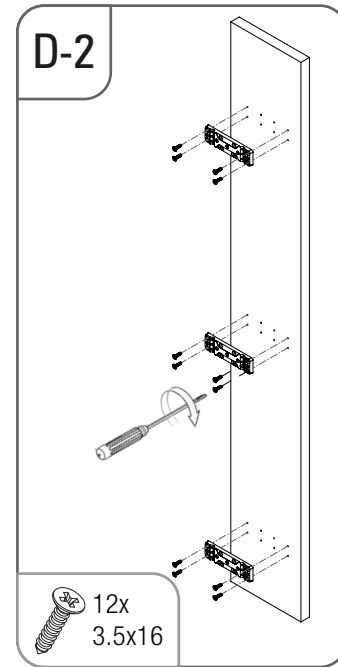

- ÇİFT AÇILIM GİZLİ RAYLI 3 SEPETLİK AHŞAP TABANLI 20 CM ŞİŞELİK MONTAJ ŞEMASI (SAĞ)
- 20 CM BOTTLE HOLDER WITH FULL EXTENSION UNDERMOUNT RAIL AND 3 WOODEN BOTTOM BASKETS MOUNTING INSTRUCTION (RIGHT)

STARAX

- ÇİFT AÇILIM GİZLİ RAYLI 3 SEPETLİ AHŞAP TABANLI 20 CM ŞİŞELİK MONTAJ ŞEMASI (SOL)
- 20 CM BOTTLE HOLDER WITH FULL EXTENSION UNDERMOUNT RAIL AND 3 WOODEN BOTTOM BASKETS MOUNTING INSTRUCTION (LEFT)

• ÇİFT AÇILIM GİZLİ RAYLI 3 SEPETLİK AHŞAP TABANLI 15 CM ŞİŞELİK MONTAJ ŞEMASI (SAĞ)

• 15 CM BOTTLE HOLDER WITH FULL EXTENSION UNDERMOUNT RAIL AND 3 WOODEN BOTTOM BASKETS MOUNTING INSTRUCTION (RIGHT)

STARAX

- ÇİFT AÇILIM GİZLİ RAYLI 3 SEPETLİ AHŞAP TABANLI 15 CM ŞİŞELİK MONTAJ ŞEMASI (SOL)
- 15 CM BOTTLE HOLDER WITH FULL EXTENSION UNDERMOUNT RAIL AND 3 WOODEN BOTTOM BASKETS MOUNTING INSTRUCTION (LEFT)