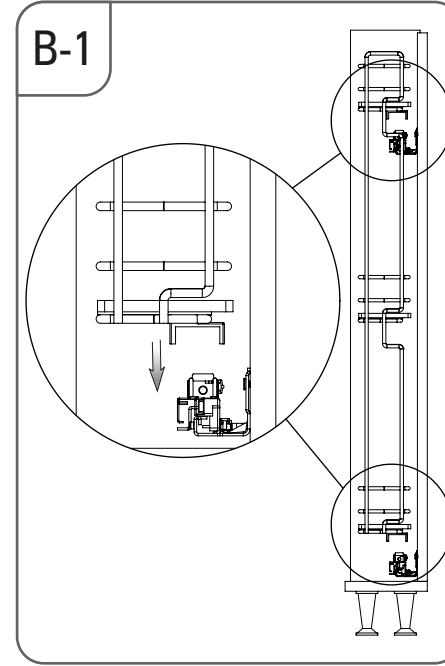

- ÇİFT AÇILIM GİZLİ RAYLI 3 SEPETLİK AHŞAP TABANLI 20 CM ŞİŞELİK MONTAJ ŞEMASI (SAĞ)
- 20 CM BOTTLE HOLDER WITH FULL EXTENSION UNDERMOUNT RAIL AND 3 WOODEN BOTTOM BASKETS MOUNTING INSTRUCTION (RIGHT)

STARAX

- ÇİFT AÇILIM GİZLİ RAYLI 3 SEPETLİ AHŞAP TABANLI 20 CM ŞİŞELİK MONTAJ ŞEMASI (SOL)
- 20 CM BOTTLE HOLDER WITH FULL EXTENSION UNDERMOUNT RAIL AND 3 WOODEN BOTTOM BASKETS MOUNTING INSTRUCTION (LEFT)

• ÇİFT AÇILIM GİZLİ RAYLI 3 SEPETLİK AHŞAP TABANLI 15 CM ŞİŞELİK MONTAJ ŞEMASI (SAĞ)

• 15 CM BOTTLE HOLDER WITH FULL EXTENSION UNDERMOUNT RAIL AND 3 WOODEN BOTTOM BASKETS MOUNTING INSTRUCTION (RIGHT)

STARAX

- ÇİFT AÇILIM GİZLİ RAYLI 3 SEPETLİ AHŞAP TABANLI 15 CM ŞİŞELİK MONTAJ ŞEMASI (SOL)
- 15 CM BOTTLE HOLDER WITH FULL EXTENSION UNDERMOUNT RAIL AND 3 WOODEN BOTTOM BASKETS MOUNTING INSTRUCTION (LEFT)