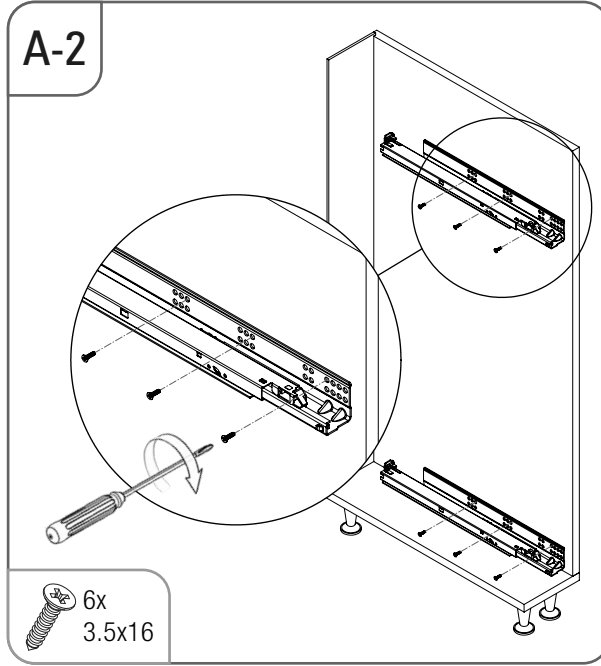

- ÇİFT AÇILIM GİZLİ RAYLI 3 SEPETLİK AHŞAP TABANLI 20 CM ŞİŞELİK MONTAJ ŞEMASI (SAĞ)
- 20 CM BOTTLE HOLDER WITH FULL EXTENSION UNDERMOUNT RAIL AND 3 WOODEN BOTTOM BASKETS MOUNTING INSTRUCTION (RIGHT)

STARAX

- ÇİFT AÇILIM GİZLİ RAYLI 3 SEPETLİ AHŞAP TABANLI 20 CM ŞİŞELİK MONTAJ ŞEMASI (SOL)
- 20 CM BOTTLE HOLDER WITH FULL EXTENSION UNDERMOUNT RAIL AND 3 WOODEN BOTTOM BASKETS MOUNTING INSTRUCTION (LEFT)

• ÇİFT AÇILIM GİZLİ RAYLI 3 SEPETLİK AHŞAP TABANLI 15 CM ŞİŞELİK MONTAJ ŞEMASI (SAĞ)

• 15 CM BOTTLE HOLDER WITH FULL EXTENSION UNDERMOUNT RAIL AND 3 WOODEN BOTTOM BASKETS MOUNTING INSTRUCTION (RIGHT)

STARAX

- ÇİFT AÇILIM GİZLİ RAYLI 3 SEPETLİ AHŞAP TABANLI 15 CM ŞİŞELİK MONTAJ ŞEMASI (SOL)
- 15 CM BOTTLE HOLDER WITH FULL EXTENSION UNDERMOUNT RAIL AND 3 WOODEN BOTTOM BASKETS MOUNTING INSTRUCTION (LEFT)