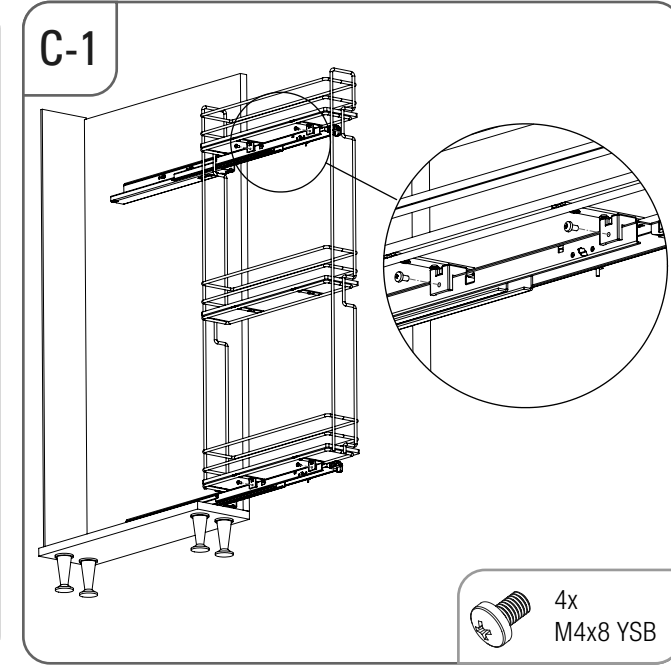

- ÇİFT AÇILIM GİZLİ RAYLI 3 SEPETLİK AHŞAP TABANLI 20 CM ŞİŞELİK MONTAJ ŞEMASI (SAĞ)
- 20 CM BOTTLE HOLDER WITH FULL EXTENSION UNDERMOUNT RAIL AND 3 WOODEN BOTTOM BASKETS MOUNTING INSTRUCTION (RIGHT)

STARAX

- ÇİFT AÇILIM GİZLİ RAYLI 3 SEPETLİ AHŞAP TABANLI 20 CM ŞİŞELİK MONTAJ ŞEMASI (SOL)
- 20 CM BOTTLE HOLDER WITH FULL EXTENSION UNDERMOUNT RAIL AND 3 WOODEN BOTTOM BASKETS MOUNTING INSTRUCTION (LEFT)

• ÇİFT AÇILIM GİZLİ RAYLI 3 SEPETLİK AHŞAP TABANLI 15 CM ŞİŞELİK MONTAJ ŞEMASI (SAĞ)

• 15 CM BOTTLE HOLDER WITH FULL EXTENSION UNDERMOUNT RAIL AND 3 WOODEN BOTTOM BASKETS MOUNTING INSTRUCTION (RIGHT)

STARAX

- ÇİFT AÇILIM GİZLİ RAYLI 3 SEPETLİ AHŞAP TABANLI 15 CM ŞİŞELİK MONTAJ ŞEMASI (SOL)
- 15 CM BOTTLE HOLDER WITH FULL EXTENSION UNDERMOUNT RAIL AND 3 WOODEN BOTTOM BASKETS MOUNTING INSTRUCTION (LEFT)