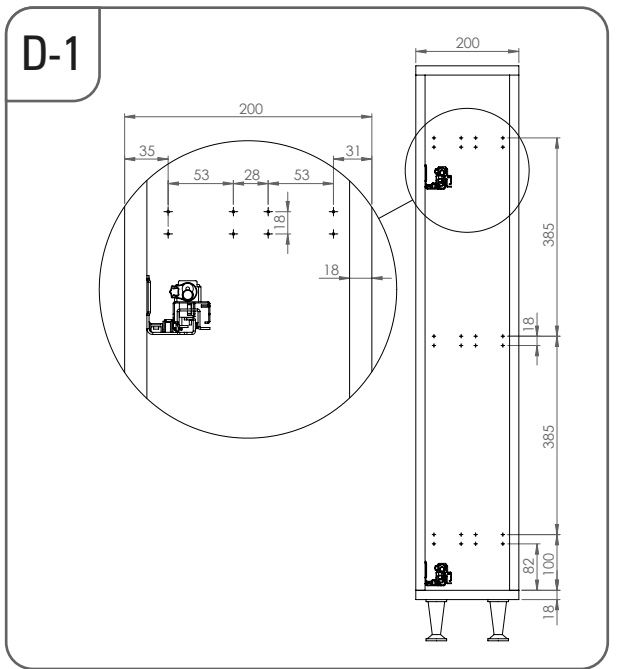

- ÇİFT AÇILIM GİZLİ RAYLI 3 SEPETLİK AHŞAP TABANLI 20 CM ŞİŞELİK MONTAJ ŞEMASI (SAĞ)
- 20 CM BOTTLE HOLDER WITH FULL EXTENSION UNDERMOUNT RAIL AND 3 WOODEN BOTTOM BASKETS MOUNTING INSTRUCTION (RIGHT)

STARAX

- ÇİFT AÇILIM GİZLİ RAYLI 3 SEPETLİ AHŞAP TABANLI 20 CM ŞİŞELİK MONTAJ ŞEMASI (SOL)
- 20 CM BOTTLE HOLDER WITH FULL EXTENSION UNDERMOUNT RAIL AND 3 WOODEN BOTTOM BASKETS MOUNTING INSTRUCTION (LEFT)

• ÇİFT AÇILIM GİZLİ RAYLI 3 SEPETLİK AHŞAP TABANLI 15 CM ŞİŞELİK MONTAJ ŞEMASI (SAĞ)

• 15 CM BOTTLE HOLDER WITH FULL EXTENSION UNDERMOUNT RAIL AND 3 WOODEN BOTTOM BASKETS MOUNTING INSTRUCTION (RIGHT)

STARAX

- ÇİFT AÇILIM GİZLİ RAYLI 3 SEPETLİ AHŞAP TABANLI 15 CM ŞİŞELİK MONTAJ ŞEMASI (SOL)
- 15 CM BOTTLE HOLDER WITH FULL EXTENSION UNDERMOUNT RAIL AND 3 WOODEN BOTTOM BASKETS MOUNTING INSTRUCTION (LEFT)