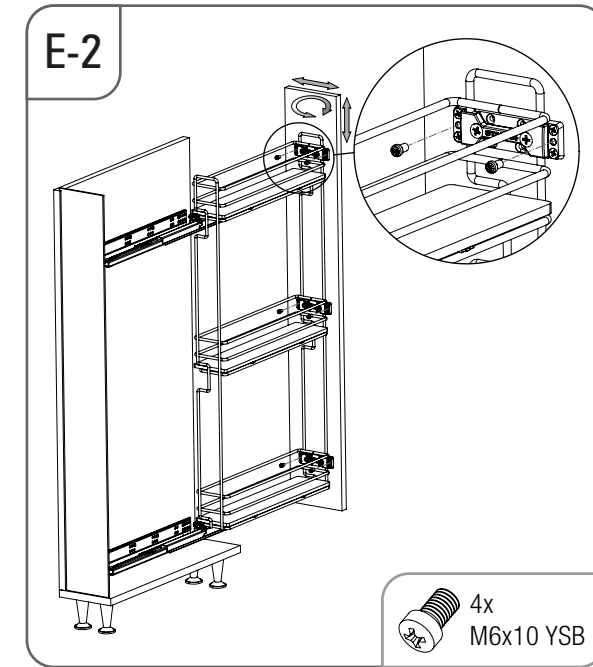

- ÇİFT AÇILIM GİZLİ RAYLI 3 SEPETLİK AHŞAP TABANLI 20 CM ŞİŞELİK MONTAJ ŞEMASI (SAĞ)
- 20 CM BOTTLE HOLDER WITH FULL EXTENSION UNDERMOUNT RAIL AND 3 WOODEN BOTTOM BASKETS MOUNTING INSTRUCTION (RIGHT)

STARAX

- ÇİFT AÇILIM GİZLİ RAYLI 3 SEPETLİ AHŞAP TABANLI 20 CM ŞİŞELİK MONTAJ ŞEMASI (SOL)
- 20 CM BOTTLE HOLDER WITH FULL EXTENSION UNDERMOUNT RAIL AND 3 WOODEN BOTTOM BASKETS MOUNTING INSTRUCTION (LEFT)

• ÇİFT AÇILIM GİZLİ RAYLI 3 SEPETLİK AHŞAP TABANLI 15 CM ŞİŞELİK MONTAJ ŞEMASI (SAĞ)

• 15 CM BOTTLE HOLDER WITH FULL EXTENSION UNDERMOUNT RAIL AND 3 WOODEN BOTTOM BASKETS MOUNTING INSTRUCTION (RIGHT)

STARAX

- ÇİFT AÇILIM GİZLİ RAYLI 3 SEPETLİ AHŞAP TABANLI 15 CM ŞİŞELİK MONTAJ ŞEMASI (SOL)
- 15 CM BOTTLE HOLDER WITH FULL EXTENSION UNDERMOUNT RAIL AND 3 WOODEN BOTTOM BASKETS MOUNTING INSTRUCTION (LEFT)