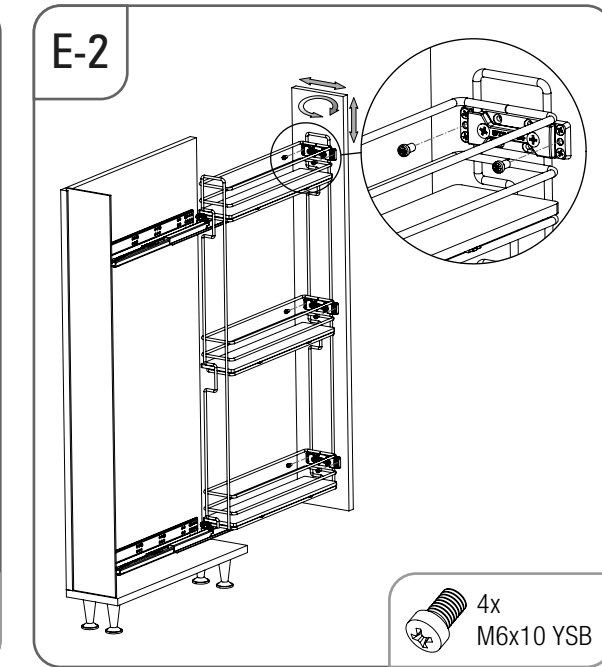

- ÇİFT AÇILIM GİZLİ RAYLI 3 SEPETLİK AHŞAP TABANLI 20 CM ŞİŞELİK MONTAJ ŞEMASI (SAĞ)
- 20 CM BOTTLE HOLDER WITH FULL EXTENSION UNDERMOUNT RAIL AND 3 WOODEN BOTTOM BASKETS MOUNTING INSTRUCTION (RIGHT)

STARAX

- ÇİFT AÇILIM GİZLİ RAYLI 3 SEPETLİ AHŞAP TABANLI 20 CM ŞİŞELİK MONTAJ ŞEMASI (SOL)
- 20 CM BOTTLE HOLDER WITH FULL EXTENSION UNDERMOUNT RAIL AND 3 WOODEN BOTTOM BASKETS MOUNTING INSTRUCTION (LEFT)

• ÇİFT AÇILIM GİZLİ RAYLI 3 SEPETLİK AHŞAP TABANLI 15 CM ŞİŞELİK MONTAJ ŞEMASI (SAĞ)

• 15 CM BOTTLE HOLDER WITH FULL EXTENSION UNDERMOUNT RAIL AND 3 WOODEN BOTTOM BASKETS MOUNTING INSTRUCTION (RIGHT)

STARAX

- ÇİFT AÇILIM GİZLİ RAYLI 3 SEPETLİ AHŞAP TABANLI 15 CM ŞİŞELİK MONTAJ ŞEMASI (SOL)
- 15 CM BOTTLE HOLDER WITH FULL EXTENSION UNDERMOUNT RAIL AND 3 WOODEN BOTTOM BASKETS MOUNTING INSTRUCTION (LEFT)