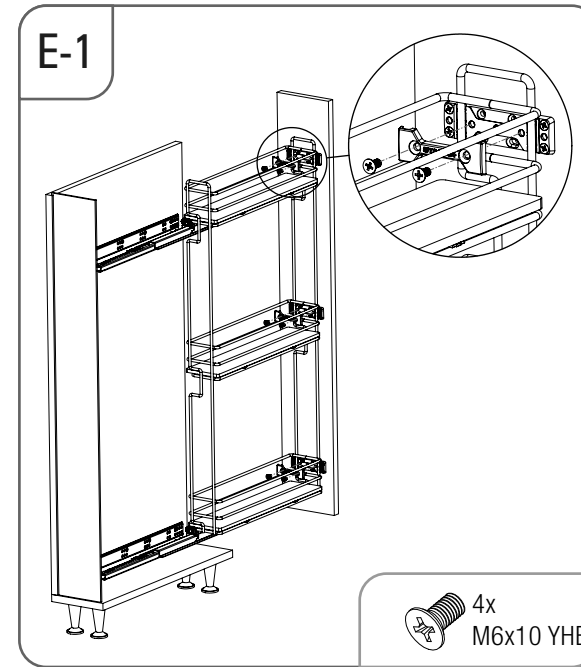

- ÇİFT AÇILIM GİZLİ RAYLI 3 SEPETLİK AHŞAP TABANLI 20 CM ŞİŞELİK MONTAJ ŞEMASI (SAĞ)
- 20 CM BOTTLE HOLDER WITH FULL EXTENSION UNDERMOUNT RAIL AND 3 WOODEN BOTTOM BASKETS MOUNTING INSTRUCTION (RIGHT)

STARAX

- ÇİFT AÇILIM GİZLİ RAYLI 3 SEPETLİ AHŞAP TABANLI 20 CM ŞİŞELİK MONTAJ ŞEMASI (SOL)
- 20 CM BOTTLE HOLDER WITH FULL EXTENSION UNDERMOUNT RAIL AND 3 WOODEN BOTTOM BASKETS MOUNTING INSTRUCTION (LEFT)

• ÇİFT AÇILIM GİZLİ RAYLI 3 SEPETLİK AHŞAP TABANLI 15 CM ŞİŞELİK MONTAJ ŞEMASI (SAĞ)

• 15 CM BOTTLE HOLDER WITH FULL EXTENSION UNDERMOUNT RAIL AND 3 WOODEN BOTTOM BASKETS MOUNTING INSTRUCTION (RIGHT)

STARAX

- ÇİFT AÇILIM GİZLİ RAYLI 3 SEPETLİ AHŞAP TABANLI 15 CM ŞİŞELİK MONTAJ ŞEMASI (SOL)
- 15 CM BOTTLE HOLDER WITH FULL EXTENSION UNDERMOUNT RAIL AND 3 WOODEN BOTTOM BASKETS MOUNTING INSTRUCTION (LEFT)