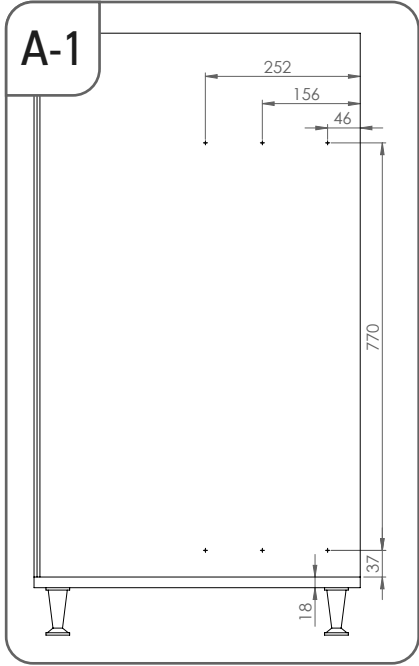

- ÇİFT AÇILIM GİZLİ RAYLI 3 SEPETLİK AHŞAP TABANLI 20 CM ŞİŞELİK MONTAJ ŞEMASI (SAĞ)
- 20 CM BOTTLE HOLDER WITH FULL EXTENSION UNDERMOUNT RAIL AND 3 WOODEN BOTTOM BASKETS MOUNTING INSTRUCTION (RIGHT)

STARAX

- ÇİFT AÇILIM GİZLİ RAYLI 3 SEPETLİ AHŞAP TABANLI 20 CM ŞİŞELİK MONTAJ ŞEMASI (SOL)
- 20 CM BOTTLE HOLDER WITH FULL EXTENSION UNDERMOUNT RAIL AND 3 WOODEN BOTTOM BASKETS MOUNTING INSTRUCTION (LEFT)

• ÇİFT AÇILIM GİZLİ RAYLI 3 SEPETLİK AHŞAP TABANLI 15 CM ŞİŞELİK MONTAJ ŞEMASI (SAĞ)

• 15 CM BOTTLE HOLDER WITH FULL EXTENSION UNDERMOUNT RAIL AND 3 WOODEN BOTTOM BASKETS MOUNTING INSTRUCTION (RIGHT)

STARAX

- ÇİFT AÇILIM GİZLİ RAYLI 3 SEPETLİ AHŞAP TABANLI 15 CM ŞİŞELİK MONTAJ ŞEMASI (SOL)
- 15 CM BOTTLE HOLDER WITH FULL EXTENSION UNDERMOUNT RAIL AND 3 WOODEN BOTTOM BASKETS MOUNTING INSTRUCTION (LEFT)