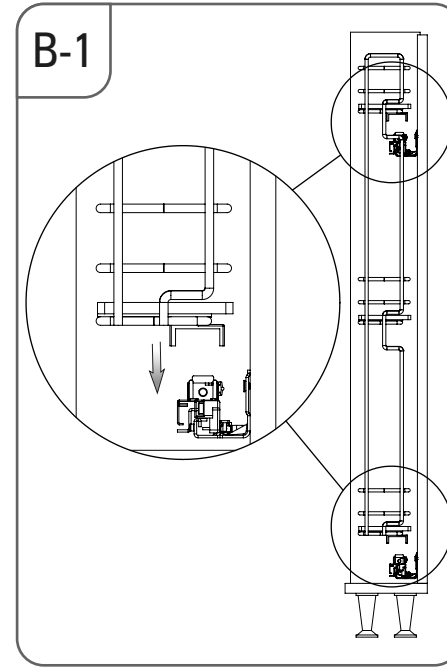

- ÇİFT AÇILIM GİZLİ RAYLI 3 SEPETLİK AHŞAP TABANLI 20 CM ŞİŞELİK MONTAJ ŞEMASI (SAĞ)
- 20 CM BOTTLE HOLDER WITH FULL EXTENSION UNDERMOUNT RAIL AND 3 WOODEN BOTTOM BASKETS MOUNTING INSTRUCTION (RIGHT)

STARAX

- ÇİFT AÇILIM GİZLİ RAYLI 3 SEPETLİ AHŞAP TABANLI 20 CM ŞİŞELİK MONTAJ ŞEMASI (SOL)
- 20 CM BOTTLE HOLDER WITH FULL EXTENSION UNDERMOUNT RAIL AND 3 WOODEN BOTTOM BASKETS MOUNTING INSTRUCTION (LEFT)

• ÇİFT AÇILIM GİZLİ RAYLI 3 SEPETLİK AHŞAP TABANLI 15 CM ŞİŞELİK MONTAJ ŞEMASI (SAĞ)

• 15 CM BOTTLE HOLDER WITH FULL EXTENSION UNDERMOUNT RAIL AND 3 WOODEN BOTTOM BASKETS MOUNTING INSTRUCTION (RIGHT)

STARAX

- ÇİFT AÇILIM GİZLİ RAYLI 3 SEPETLİ AHŞAP TABANLI 15 CM ŞİŞELİK MONTAJ ŞEMASI (SOL)
- 15 CM BOTTLE HOLDER WITH FULL EXTENSION UNDERMOUNT RAIL AND 3 WOODEN BOTTOM BASKETS MOUNTING INSTRUCTION (LEFT)