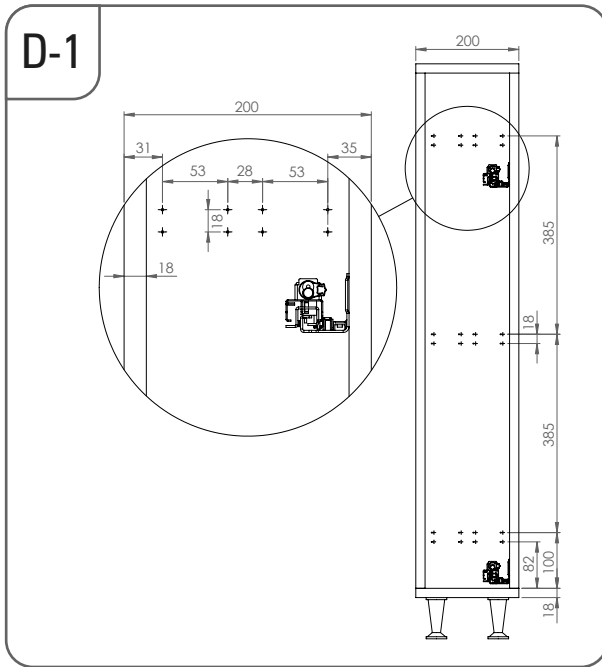

- ÇİFT AÇILIM GİZLİ RAYLI 3 SEPETLİK AHŞAP TABANLI 20 CM ŞİŞELİK MONTAJ ŞEMASI (SAĞ)
- 20 CM BOTTLE HOLDER WITH FULL EXTENSION UNDERMOUNT RAIL AND 3 WOODEN BOTTOM BASKETS MOUNTING INSTRUCTION (RIGHT)

STARAX

- ÇİFT AÇILIM GİZLİ RAYLI 3 SEPETLİ AHŞAP TABANLI 20 CM ŞİŞELİK MONTAJ ŞEMASI (SOL)
- 20 CM BOTTLE HOLDER WITH FULL EXTENSION UNDERMOUNT RAIL AND 3 WOODEN BOTTOM BASKETS MOUNTING INSTRUCTION (LEFT)

• ÇİFT AÇILIM GİZLİ RAYLI 3 SEPETLİK AHŞAP TABANLI 15 CM ŞİŞELİK MONTAJ ŞEMASI (SAĞ)

• 15 CM BOTTLE HOLDER WITH FULL EXTENSION UNDERMOUNT RAIL AND 3 WOODEN BOTTOM BASKETS MOUNTING INSTRUCTION (RIGHT)

STARAX

- ÇİFT AÇILIM GİZLİ RAYLI 3 SEPETLİ AHŞAP TABANLI 15 CM ŞİŞELİK MONTAJ ŞEMASI (SOL)
- 15 CM BOTTLE HOLDER WITH FULL EXTENSION UNDERMOUNT RAIL AND 3 WOODEN BOTTOM BASKETS MOUNTING INSTRUCTION (LEFT)