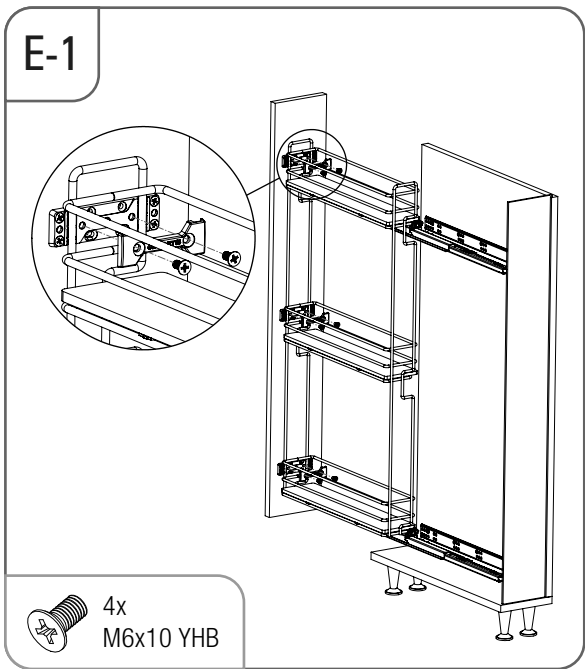

- ÇİFT AÇILIM GİZLİ RAYLI 3 SEPETLİK AHŞAP TABANLI 20 CM ŞİŞELİK MONTAJ ŞEMASI (SAĞ)
- 20 CM BOTTLE HOLDER WITH FULL EXTENSION UNDERMOUNT RAIL AND 3 WOODEN BOTTOM BASKETS MOUNTING INSTRUCTION (RIGHT)

STARAX

- ÇİFT AÇILIM GİZLİ RAYLI 3 SEPETLİ AHŞAP TABANLI 20 CM ŞİŞELİK MONTAJ ŞEMASI (SOL)
- 20 CM BOTTLE HOLDER WITH FULL EXTENSION UNDERMOUNT RAIL AND 3 WOODEN BOTTOM BASKETS MOUNTING INSTRUCTION (LEFT)

• ÇİFT AÇILIM GİZLİ RAYLI 3 SEPETLİK AHŞAP TABANLI 15 CM ŞİŞELİK MONTAJ ŞEMASI (SAĞ)

• 15 CM BOTTLE HOLDER WITH FULL EXTENSION UNDERMOUNT RAIL AND 3 WOODEN BOTTOM BASKETS MOUNTING INSTRUCTION (RIGHT)

STARAX

- ÇİFT AÇILIM GİZLİ RAYLI 3 SEPETLİ AHŞAP TABANLI 15 CM ŞİŞELİK MONTAJ ŞEMASI (SOL)
- 15 CM BOTTLE HOLDER WITH FULL EXTENSION UNDERMOUNT RAIL AND 3 WOODEN BOTTOM BASKETS MOUNTING INSTRUCTION (LEFT)