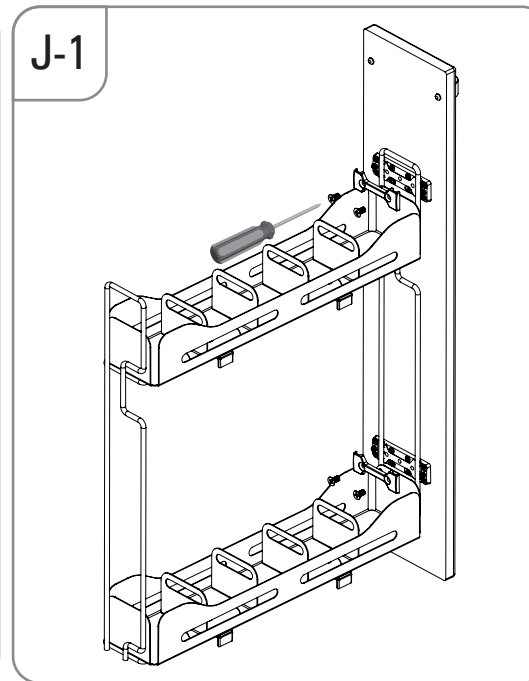

- UNIQUE ŞİŞELİK - ÇİFT AÇILIM MONTAJ ŞEMASI
- UNIQUE BOTTLE HOLDER WITH FULL EXTENSION SLIDE MOUNTING INSTRUCTIONS

(SOL)
(LEFT)

STARAX

- UNIQUE ŞİŞELİK - ÇİFT AÇILIM MONTAJ ŞEMASI
- UNIQUE BOTTLE HOLDER WITH FULL EXTENSION SLIDE MOUNTING INSTRUCTIONS