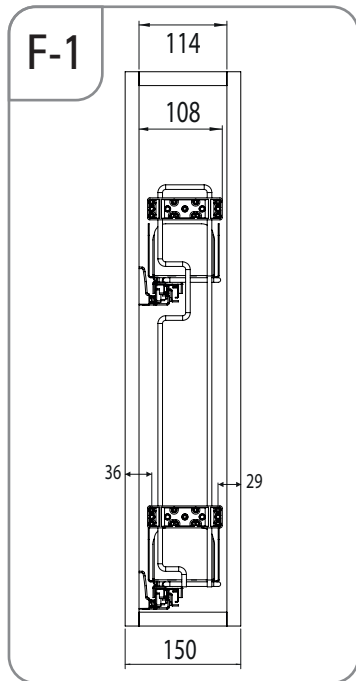

- UNIQUE ŞİŞELİK - ÇİFT AÇILIM MONTAJ ŞEMASI
- UNIQUE BOTTLE HOLDER WITH FULL EXTENSION SLIDE MOUNTING INSTRUCTIONS

(SOL)
(LEFT)

STARAX

- UNIQUE ŞİŞELİK - ÇİFT AÇILIM MONTAJ ŞEMASI
- UNIQUE BOTTLE HOLDER WITH FULL EXTENSION SLIDE MOUNTING INSTRUCTIONS