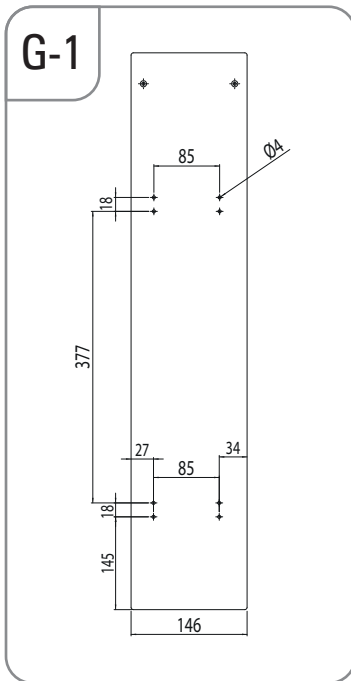

- UNIQUE ŞİŞELİK - ÇİFT AÇILIM MONTAJ ŞEMASI
- UNIQUE BOTTLE HOLDER WITH FULL EXTENSION SLIDE MOUNTING INSTRUCTIONS

(SOL)
(LEFT)

STARAX

- UNIQUE ŞİŞELİK - ÇİFT AÇILIM MONTAJ ŞEMASI
- UNIQUE BOTTLE HOLDER WITH FULL EXTENSION SLIDE MOUNTING INSTRUCTIONS