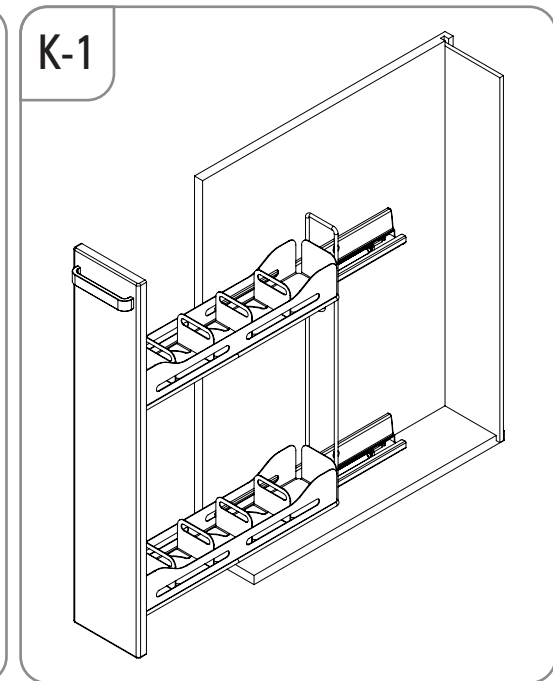

- UNIQUE ŞİŞELİK - ÇİFT AÇILIM MONTAJ ŞEMASI
- UNIQUE BOTTLE HOLDER WITH FULL EXTENSION SLIDE MOUNTING INSTRUCTIONS

(SOL)
(LEFT)

STARAX

- UNIQUE ŞİŞELİK - ÇİFT AÇILIM MONTAJ ŞEMASI
- UNIQUE BOTTLE HOLDER WITH FULL EXTENSION SLIDE MOUNTING INSTRUCTIONS