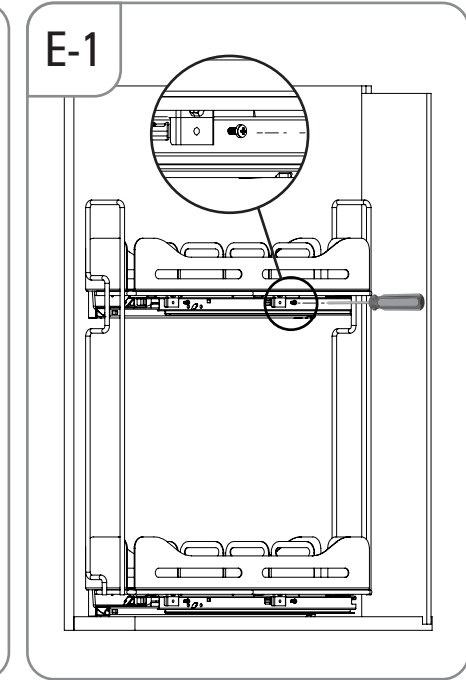

- UNIQUE ŞİŞELİK - ÇİFT AÇILIM MONTAJ ŞEMASI
- UNIQUE BOTTLE HOLDER WITH FULL EXTENSION SLIDE MOUNTING INSTRUCTIONS

(SOL)
(LEFT)

STARAX

- UNIQUE ŞİŞELİK - ÇİFT AÇILIM MONTAJ ŞEMASI
- UNIQUE BOTTLE HOLDER WITH FULL EXTENSION SLIDE MOUNTING INSTRUCTIONS