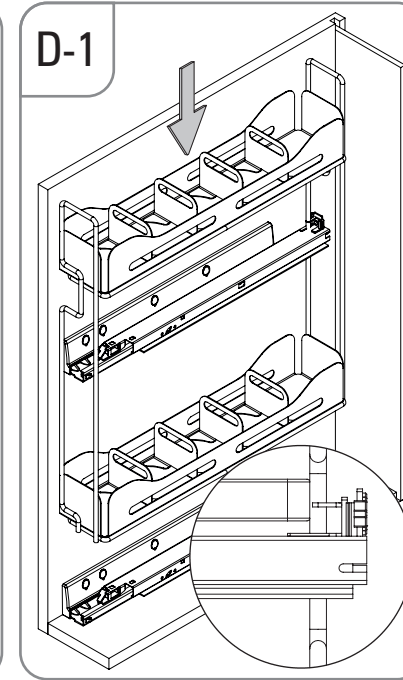

- UNIQUE ŞİŞELİK - ÇİFT AÇILIM MONTAJ ŞEMASI
- UNIQUE BOTTLE HOLDER WITH FULL EXTENSION SLIDE MOUNTING INSTRUCTIONS

(SOL)
(LEFT)

STARAX

- UNIQUE ŞİŞELİK - ÇİFT AÇILIM MONTAJ ŞEMASI
- UNIQUE BOTTLE HOLDER WITH FULL EXTENSION SLIDE MOUNTING INSTRUCTIONS