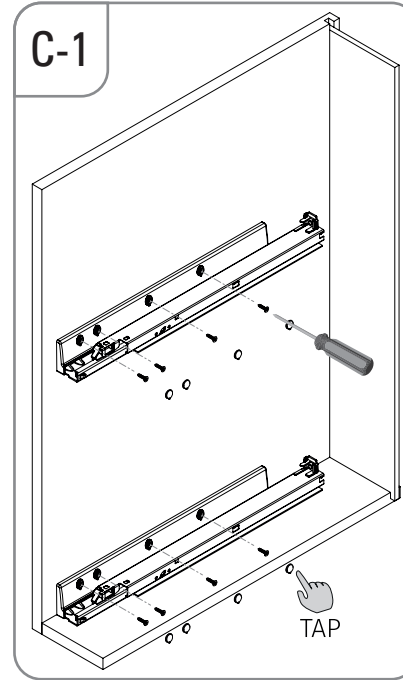

- UNIQUE ŞİŞELİK - ÇİFT AÇILIM MONTAJ ŞEMASI
- UNIQUE BOTTLE HOLDER WITH FULL EXTENSION SLIDE MOUNTING INSTRUCTIONS

(SOL)
(LEFT)

STARAX

- UNIQUE ŞİŞELİK - ÇİFT AÇILIM MONTAJ ŞEMASI
- UNIQUE BOTTLE HOLDER WITH FULL EXTENSION SLIDE MOUNTING INSTRUCTIONS