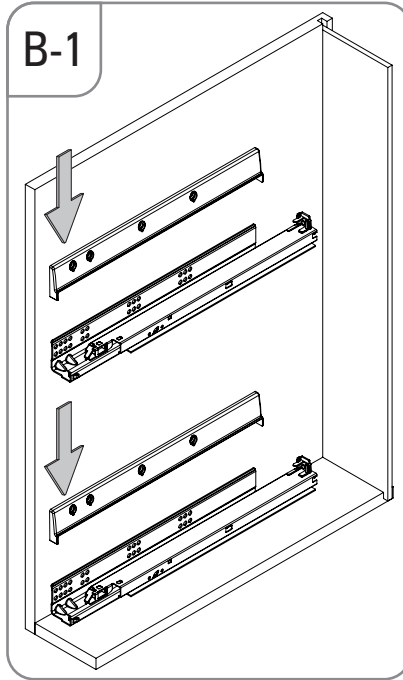

- UNIQUE ŞİŞELİK - ÇİFT AÇILIM MONTAJ ŞEMASI
- UNIQUE BOTTLE HOLDER WITH FULL EXTENSION SLIDE MOUNTING INSTRUCTIONS

(SOL)
(LEFT)

STARAX

- UNIQUE ŞİŞELİK - ÇİFT AÇILIM MONTAJ ŞEMASI
- UNIQUE BOTTLE HOLDER WITH FULL EXTENSION SLIDE MOUNTING INSTRUCTIONS