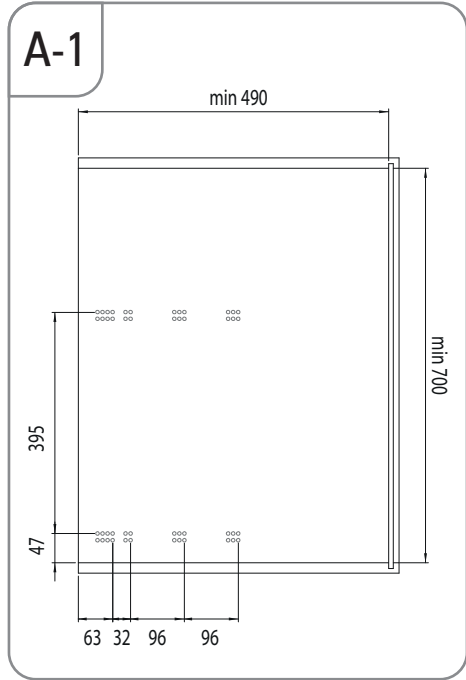

- UNIQUE ŞİŞELİK - ÇİFT AÇILIM MONTAJ ŞEMASI
- UNIQUE BOTTLE HOLDER WITH FULL EXTENSION SLIDE MOUNTING INSTRUCTIONS

(SOL)
(LEFT)

STARAX

- UNIQUE ŞİŞELİK - ÇİFT AÇILIM MONTAJ ŞEMASI
- UNIQUE BOTTLE HOLDER WITH FULL EXTENSION SLIDE MOUNTING INSTRUCTIONS

(SAĞ)
(RIGHT)

STARAX