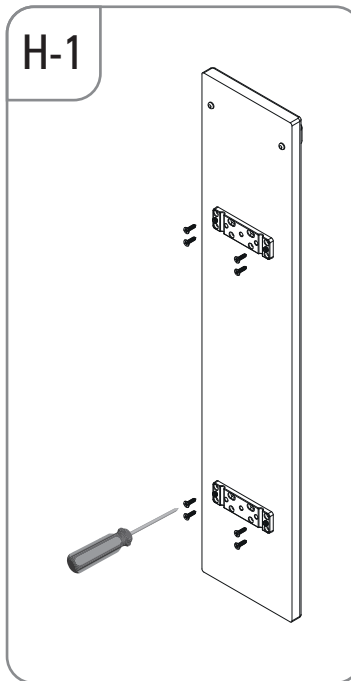

- UNIQUE ŞİŞELİK - ÇİFT AÇILIM MONTAJ ŞEMASI
- UNIQUE BOTTLE HOLDER WITH FULL EXTENSION SLIDE MOUNTING INSTRUCTIONS

(SOL)
(LEFT)

STARAX

- UNIQUE ŞİŞELİK - ÇİFT AÇILIM MONTAJ ŞEMASI
- UNIQUE BOTTLE HOLDER WITH FULL EXTENSION SLIDE MOUNTING INSTRUCTIONS