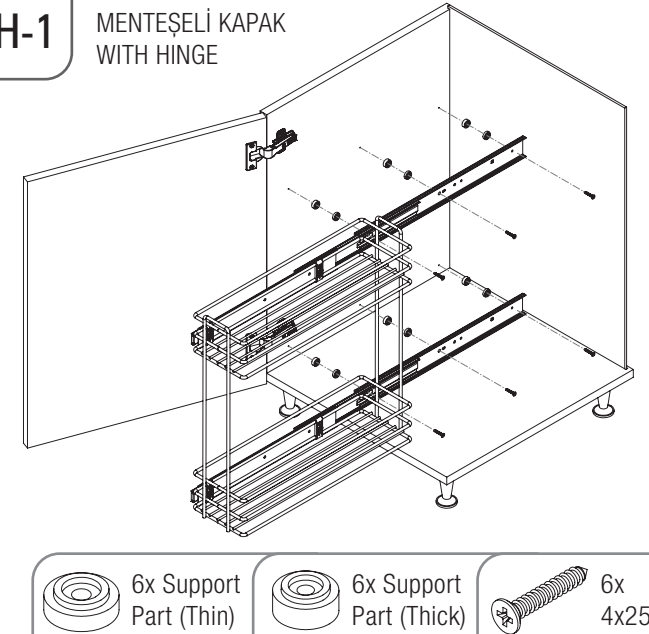

KOD		C	X
TEL	AHŞAP		
S-2213	S-2481	200	19
S-2214	S-2482	250	37
S-2215	S-2483	250	37

F-2

8x
3.5x16

F-3

4x YHB
M6x12

F-4

4x YSB
M6x10

G-1

KAPAĞA MONTE
MOUNTED TO LID

H-1

MENTEŞELİ KAPAK
WITH HINGE

6x Support
Part (Thin)

6x Support
Part (Thick)

6x
4x25