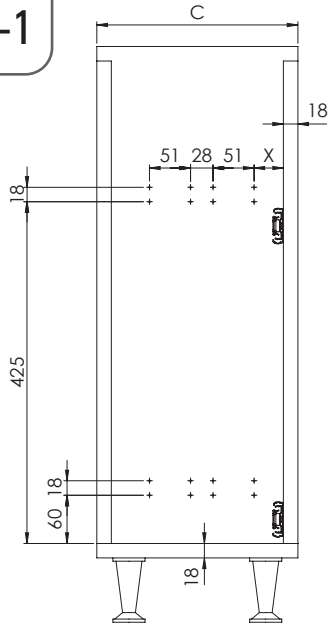

F-1

Genel Tablo