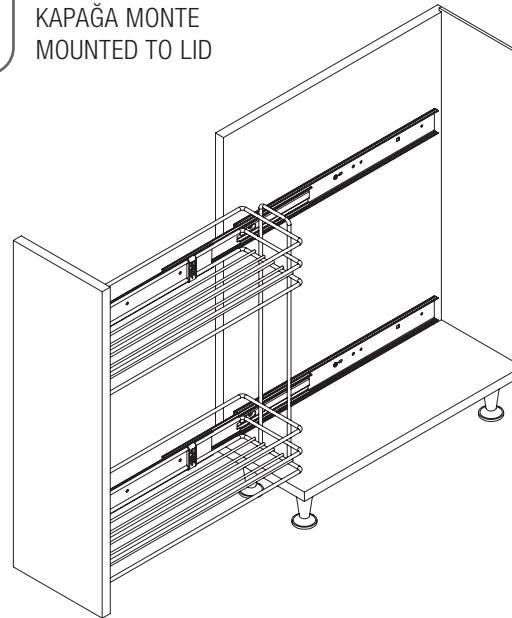

KOD		C	X
TEL	AHŞAP		
S-2213	S-2481	200	19
S-2214	S-2482	250	37
S-2215	S-2483	250	37

F-2

8x
3.5x16

F-3

4x YHB
M6x12

F-4

4x YSB
M6x10

G-1

KAPAĞA MONTE
MOUNTED TO LID

H-1

MENTEŞELİ KAPAK
WITH HINGE

6x Support
Part (Thin)

6x Support
Part (Thick)

6x
4x25