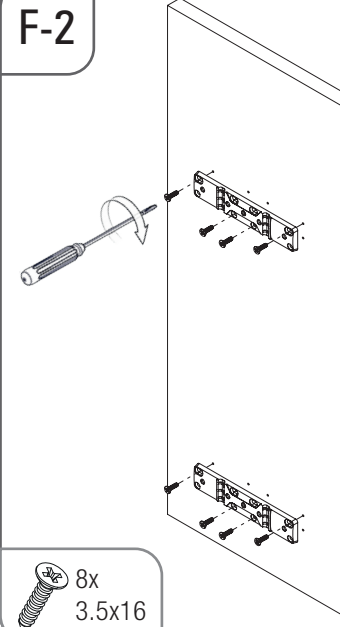

KOD		C	X
TEL	AHŞAP		
S-2213	S-2481	200	19
S-2214	S-2482	250	37
S-2215	S-2483	250	37

F-2

8x
3.5x16

F-3

4x YHB
M6x12

F-4

4x YSB
M6x10

G-1

KAPAĞA MONTE
MOUNTED TO LID

H-1

MENTEŞELİ KAPAK
WITH HINGE

6x Support
Part (Thin)

6x Support
Part (Thick)

6x
4x25