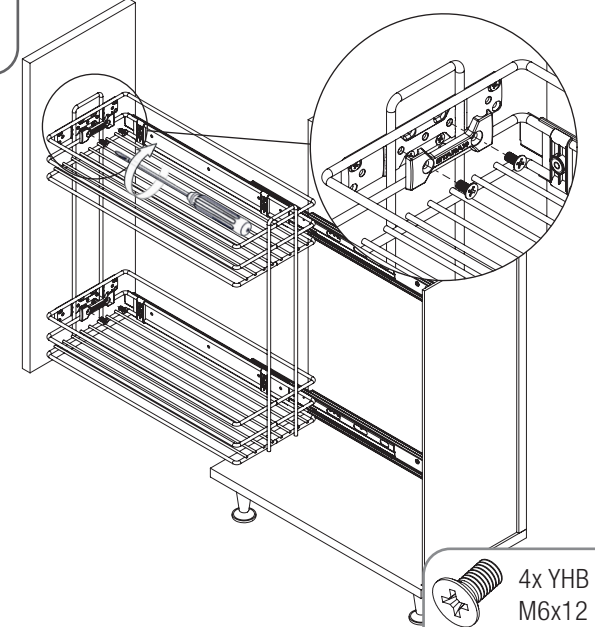

KOD		C	X
TEL	AHŞAP		
S-2213	S-2481	200	19
S-2214	S-2482	250	37
S-2215	S-2483	250	37

F-2

8x
3.5x16

F-3

4x YHB
M6x12

F-4

4x YSB
M6x10

G-1

KAPAĞA MONTE
MOUNTED TO LID

H-1

MENTEŞELİ KAPAK
WITH HINGE

6x Support
Part (Thin)

6x Support
Part (Thick)

6x
4x25