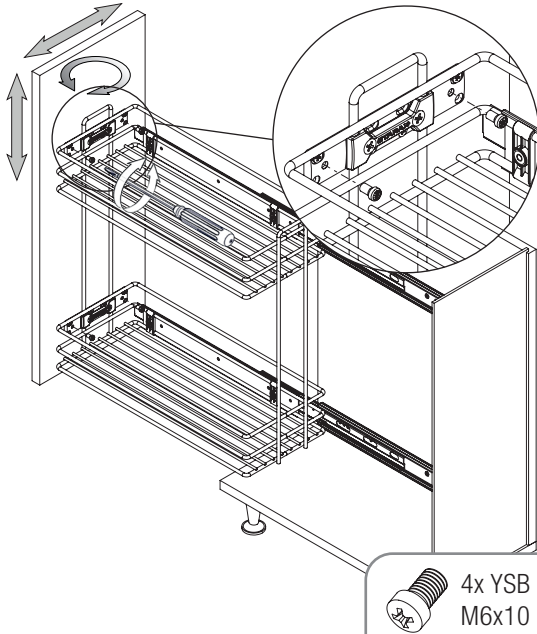

KOD		C	X
TEL	AHŞAP		
S-2213	S-2481	200	19
S-2214	S-2482	250	37
S-2215	S-2483	250	37

F-2

8x
3.5x16

F-3

4x YHB
M6x12

F-4

4x YSB
M6x10

G-1

KAPAĞA MONTE
MOUNTED TO LID

H-1

MENTEŞELİ KAPAK
WITH HINGE

6x Support
Part (Thin)

6x Support
Part (Thick)

6x
4x25