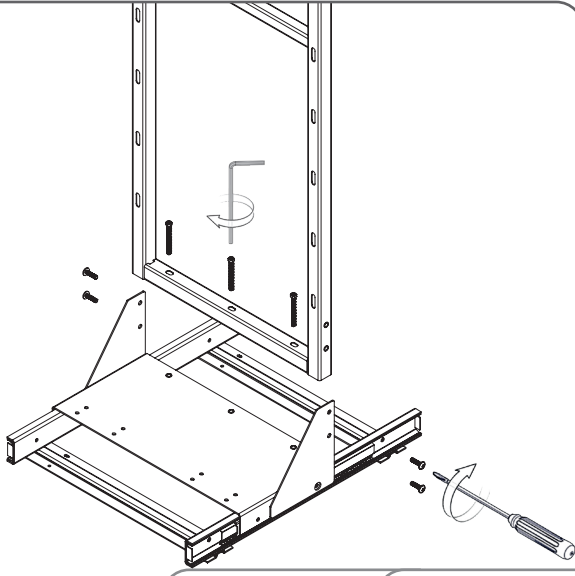

- İKİZ KİLER MONTAJ ŞEMASI (SOL KAPAK MONTAJ)
- TWIN LARDER MOUNTING INSTRUCTIONS (LEFT SIDE MOUNTED)

A-1

3x
M5x50

4x
M5x10

B-1

2x
M5x10

2x
M5x20

C-1