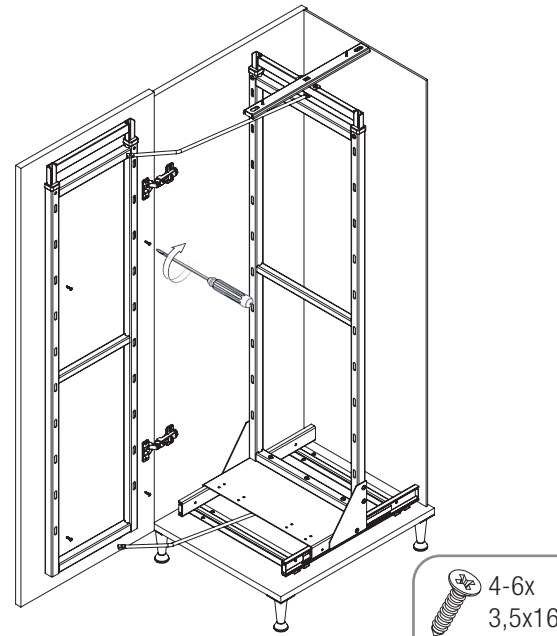

G-1

H-1

J-1

K-1

L-1

PREMIUM

UNIQUE
BOX

UNIQUE
SLIM

WIRE

WOODEN