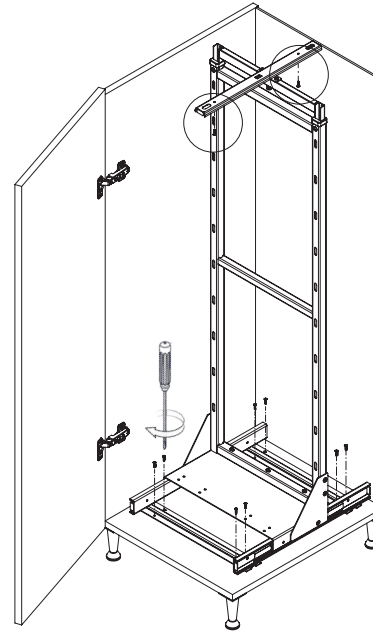

- İKİZ KİLER MONTAJ ŞEMASI (SOL KAPAK MONTAJ)
- TWIN LARDER MOUNTING INSTRUCTIONS (LEFT SIDE MOUNTED)

A-1

3x
M5x50

4x
M5x10

B-1

2x
M5x10

2x
M5x20

C-1

D-1

A (mm)	C (mm)
275	450
425	600

E-1

10x
3,5x16

F-1

2x
M5

2x NUT
M5

1x
M5x20