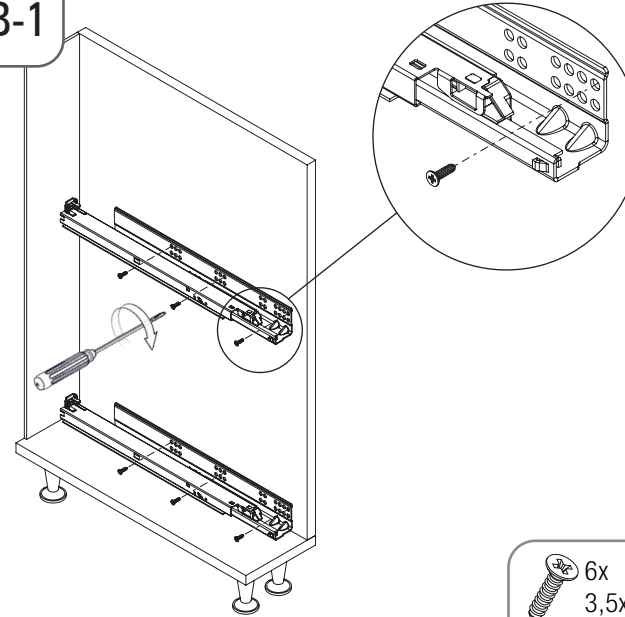

- GİZLİ RAYLI HAVLU ASKILI ŞİŞELİK (ÇİFT AÇILIM) MONTAJ ŞEMASI (SOL)
- BOTTLE/TOWEL HOLDER WITH UNDERMOUNT RAIL (FULL EXTENSION) MOUNTING INSTRUCTIONS (LEFT)

A-1

B-1

C-1

D-1

E-1

- GİZLİ RAYLI HAVLU ASKILI ŞİŞELİK (ÇİFT AÇILIM) MONTAJ ŞEMASI (SOL)
- BOTTLE/TOWEL HOLDER WITH UNDERMOUNT RAIL (FULL EXTENSION) MOUNTING INSTRUCTIONS (LEFT)

F-1

G-1

PRODUCT CODE		C	X
WIRE	WOODEN		
S-2521	S-2641	150	33

H-1

8x  
3,5x16

J-1

4x  
M6x10 YHB

K-1

4x  
M6x10 YSB

A-1

B-1

6x  
3,5x16

C-1

4x  
M5 Nut4x  
M5x10 YHB

D-1

E-1