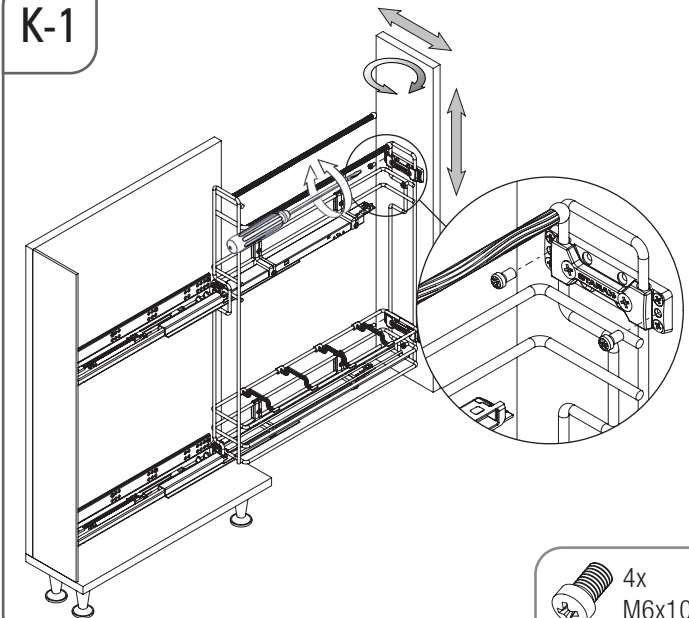

- GİZLİ RAYLI HAVLU ASKILI ŞİŞELİK (ÇİFT AÇILIM) MONTAJ ŞEMASI (SOL)
- BOTTLE/TOWEL HOLDER WITH UNDERMOUNT RAIL (FULL EXTENSION) MOUNTING INSTRUCTIONS (LEFT)

A-1

B-1

C-1

D-1

E-1

- GİZLİ RAYLI HAVLU ASKILI ŞİŞELİK (ÇİFT AÇILIM) MONTAJ ŞEMASI (SOL)
- BOTTLE/TOWEL HOLDER WITH UNDERMOUNT RAIL (FULL EXTENSION) MOUNTING INSTRUCTIONS (LEFT)

4x  
M5x7 YSB

- GİZLİ RAYLI HAVLU ASKILI ŞİŞELİK (ÇİFT AÇILIM) MONTAJ ŞEMASI (SAĞ)
- BOTTLE/TOWEL HOLDER WITH UNDERMOUNT RAIL (FULL EXTENSION) MOUNTING INSTRUCTIONS (RIGHT)

F-1

G-1

PRODUCT CODE		C	X
WIRE	WOODEN		
S-2522	S-2642	150	33

H-1

8x  
3,5x16

J-1

4x  
M6x10 YHB

K-1

4x  
M6x10 YSB