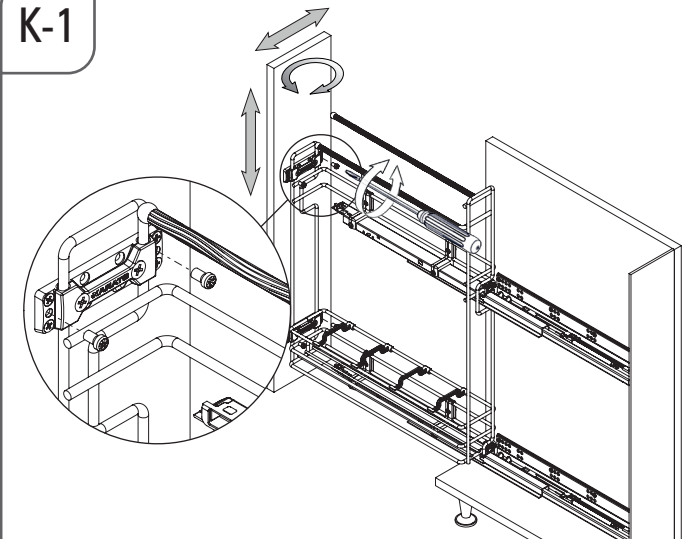

- GİZLİ RAYLI HAVLU ASKILI ŞİŞELİK (ÇİFT AÇILIM) MONTAJ ŞEMASI (SOL)
- BOTTLE/TOWEL HOLDER WITH UNDERMOUNT RAIL (FULL EXTENSION) MOUNTING INSTRUCTIONS (LEFT)

A-1

B-1

C-1

D-1

E-1

- GİZLİ RAYLI HAVLU ASKILI ŞİŞELİK (ÇİFT AÇILIM) MONTAJ ŞEMASI (SOL)
- BOTTLE/TOWEL HOLDER WITH UNDERMOUNT RAIL (FULL EXTENSION) MOUNTING INSTRUCTIONS (LEFT)

F-1

G-1

PRODUCT CODE		C	X
WIRE	WOODEN		
S-2521	S-2641	150	33

H-1

8x  
3,5x16

J-1

4x  
M6x10 YHB

K-1

4x  
M6x10 YSB

A-1

B-1

6x  
3,5x16

C-1

4x  
M5 Nut4x  
M5x10 YHB

D-1

E-1