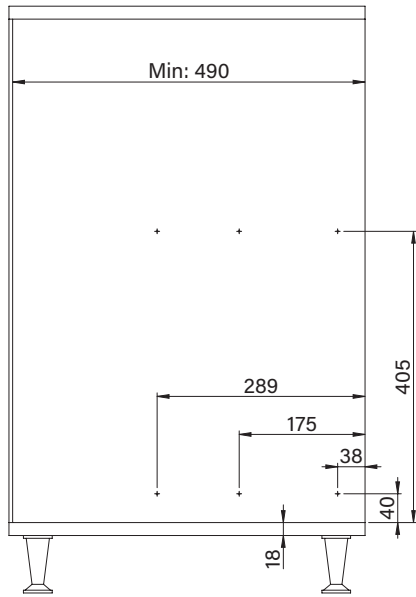

- GİZLİ RAYLI HAVLU ASKILI ŞİŞELİK (ÇİFT AÇILIM) MONTAJ ŞEMASI (SOL)
- BOTTLE/TOWEL HOLDER WITH UNDERMOUNT RAIL (FULL EXTENSION) MOUNTING INSTRUCTIONS (LEFT)

A-1

B-1

C-1

D-1

E-1

- GİZLİ RAYLI HAVLU ASKILI ŞİŞELİK (ÇİFT AÇILIM) MONTAJ ŞEMASI (SOL)
- BOTTLE/TOWEL HOLDER WITH UNDERMOUNT RAIL (FULL EXTENSION) MOUNTING INSTRUCTIONS (LEFT)

F-1

G-1

PRODUCT CODE		C	X
WIRE	WOODEN		
S-2521	S-2641	150	33

H-1

8x  
3,5x16

J-1

4x  
M6x10 YHB

K-1

4x  
M6x10 YSB

A-1

B-1

6x  
3,5x16

C-1

4x  
M5 Nut4x  
M5x10 YHB

D-1

E-1

H-1

8x  
3,5x16

J-1

4x  
M6x10 YHB

K-1

4x  
M6x10 YSB