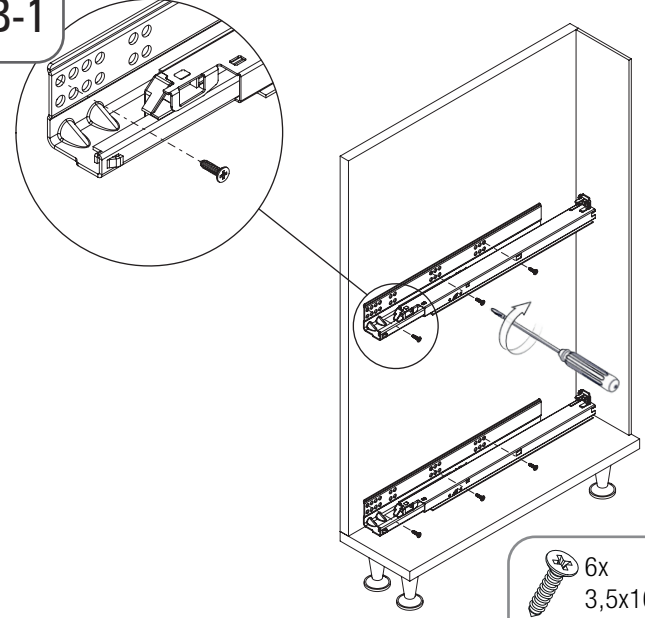

- GİZLİ RAYLI HAVLU ASKILI ŞİŞELİK (ÇİFT AÇILIM) MONTAJ ŞEMASI (SOL)
- BOTTLE/TOWEL HOLDER WITH UNDERMOUNT RAIL (FULL EXTENSION) MOUNTING INSTRUCTIONS (LEFT)

A-1

B-1

C-1

D-1

E-1

- GİZLİ RAYLI HAVLU ASKILI ŞİŞELİK (ÇİFT AÇILIM) MONTAJ ŞEMASI (SOL)
- BOTTLE/TOWEL HOLDER WITH UNDERMOUNT RAIL (FULL EXTENSION) MOUNTING INSTRUCTIONS (LEFT)

F-1

G-1

PRODUCT CODE		C	X
WIRE	WOODEN		
S-2521	S-2641	150	33

H-1

8x  
3,5x16

J-1

4x  
M6x10 YHB

K-1