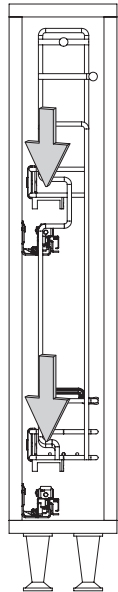

- GİZLİ RAYLI HAVLU ASKILI ŞİŞELİK (ÇİFT AÇILIM) MONTAJ ŞEMASI (SOL)
- BOTTLE/TOWEL HOLDER WITH UNDERMOUNT RAIL (FULL EXTENSION) MOUNTING INSTRUCTIONS (LEFT)

A-1

B-1

C-1

D-1

E-1

- GİZLİ RAYLI HAVLU ASKILI ŞİŞELİK (ÇİFT AÇILIM) MONTAJ ŞEMASI (SOL)
- BOTTLE/TOWEL HOLDER WITH UNDERMOUNT RAIL (FULL EXTENSION) MOUNTING INSTRUCTIONS (LEFT)

F-1

G-1

PRODUCT CODE		C	X
WIRE	WOODEN		
S-2521	S-2641	150	33

H-1

8x  
3,5x16

J-1

4x  
M6x10 YHB

K-1

4x  
M6x10 YSB

A-1

B-1

6x  
3,5x16

C-1

4x  
M5 Nut4x  
M5x10 YHB

D-1

E-1

4x  
M5x7 YSB

- GİZLİ RAYLI HAVLU ASKILI ŞİŞELİK (ÇİFT AÇILIM) MONTAJ ŞEMASI (SAĞ)
- BOTTLE/TOWEL HOLDER WITH UNDERMOUNT RAIL (FULL EXTENSION) MOUNTING INSTRUCTIONS (RIGHT)

F-1

G-1

PRODUCT CODE		C	X
WIRE	WOODEN		
S-2522	S-2642	150	33