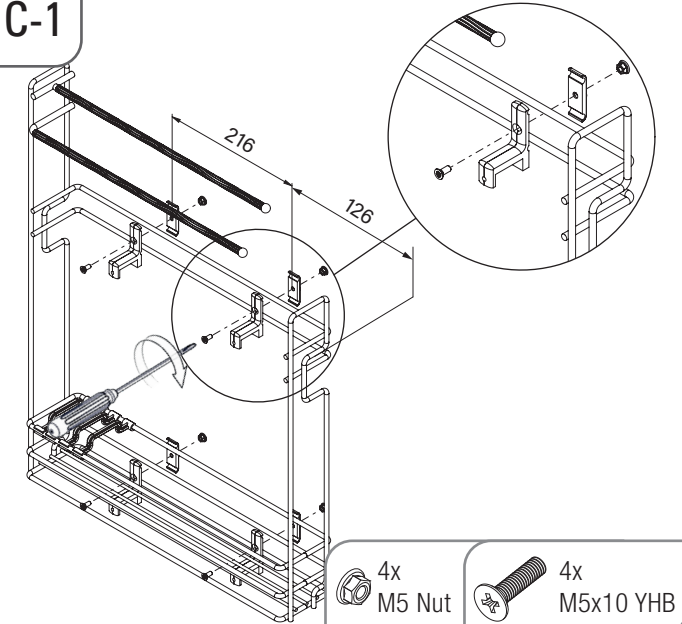

- GİZLİ RAYLI HAVLU ASKILI ŞİŞELİK (ÇİFT AÇILIM) MONTAJ ŞEMASI (SOL)
- BOTTLE/TOWEL HOLDER WITH UNDERMOUNT RAIL (FULL EXTENSION) MOUNTING INSTRUCTIONS (LEFT)

A-1

B-1

C-1

D-1

E-1

- GİZLİ RAYLI HAVLU ASKILI ŞİŞELİK (ÇİFT AÇILIM) MONTAJ ŞEMASI (SOL)
- BOTTLE/TOWEL HOLDER WITH UNDERMOUNT RAIL (FULL EXTENSION) MOUNTING INSTRUCTIONS (LEFT)

F-1

G-1

PRODUCT CODE		C	X
WIRE	WOODEN		
S-2521	S-2641	150	33

H-1

8x  
3,5x16

J-1

4x  
M6x10 YHB

K-1

4x  
M6x10 YSB

A-1

B-1

6x  
3,5x16

C-1

4x  
M5 Nut4x  
M5x10 YHB

D-1

E-1

4x  
M5x7 YSB

- GİZLİ RAYLI HAVLU ASKILI ŞİŞELİK (ÇİFT AÇILIM) MONTAJ ŞEMASI (SAĞ)
- BOTTLE/TOWEL HOLDER WITH UNDERMOUNT RAIL (FULL EXTENSION) MOUNTING INSTRUCTIONS (RIGHT)

F-1

G-1

PRODUCT CODE		C	X
WIRE	WOODEN		
S-2522	S-2642	150	33