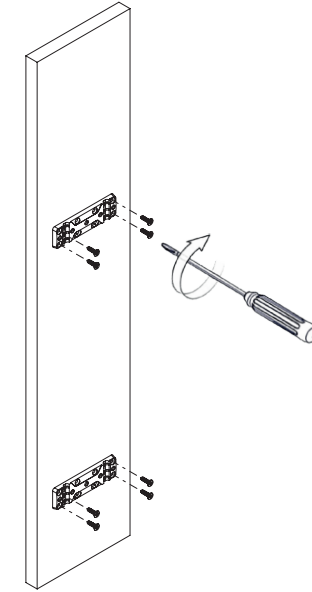

- GİZLİ RAYLI HAVLU ASKILI ŞİŞELİK (ÇİFT AÇILIM) MONTAJ ŞEMASI (SOL)
- BOTTLE/TOWEL HOLDER WITH UNDERMOUNT RAIL (FULL EXTENSION) MOUNTING INSTRUCTIONS (LEFT)

A-1

B-1

C-1

D-1

E-1

- GİZLİ RAYLI HAVLU ASKILI ŞİŞELİK (ÇİFT AÇILIM) MONTAJ ŞEMASI (SOL)
- BOTTLE/TOWEL HOLDER WITH UNDERMOUNT RAIL (FULL EXTENSION) MOUNTING INSTRUCTIONS (LEFT)

F-1

G-1

PRODUCT CODE		C	X
WIRE	WOODEN		
S-2521	S-2641	150	33

H-1

8x  
3,5x16

J-1

4x  
M6x10 YHB

K-1