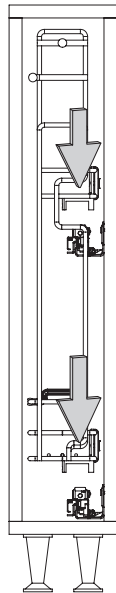

- GİZLİ RAYLI HAVLU ASKILI ŞİŞELİK (ÇİFT AÇILIM) MONTAJ ŞEMASI (SOL)
- BOTTLE/TOWEL HOLDER WITH UNDERMOUNT RAIL (FULL EXTENSION) MOUNTING INSTRUCTIONS (LEFT)

A-1

B-1

C-1

D-1

E-1

- GİZLİ RAYLI HAVLU ASKILI ŞİŞELİK (ÇİFT AÇILIM) MONTAJ ŞEMASI (SOL)
- BOTTLE/TOWEL HOLDER WITH UNDERMOUNT RAIL (FULL EXTENSION) MOUNTING INSTRUCTIONS (LEFT)

F-1

G-1

PRODUCT CODE		C	X
WIRE	WOODEN		
S-2521	S-2641	150	33

H-1

8x  
3,5x16

J-1

4x  
M6x10 YHB

K-1

4x  
M6x10 YSB

A-1

B-1

6x  
3,5x16

C-1

4x  
M5 Nut4x  
M5x10 YHB

D-1

E-1

4x  
M5x7 YSB

- GİZLİ RAYLI HAVLU ASKILI ŞİŞELİK (ÇİFT AÇILIM) MONTAJ ŞEMASI (SAĞ)
- BOTTLE/TOWEL HOLDER WITH UNDERMOUNT RAIL (FULL EXTENSION) MOUNTING INSTRUCTIONS (RIGHT)

F-1

G-1

PRODUCT CODE		C	X
WIRE	WOODEN		
S-2522	S-2642	150	33