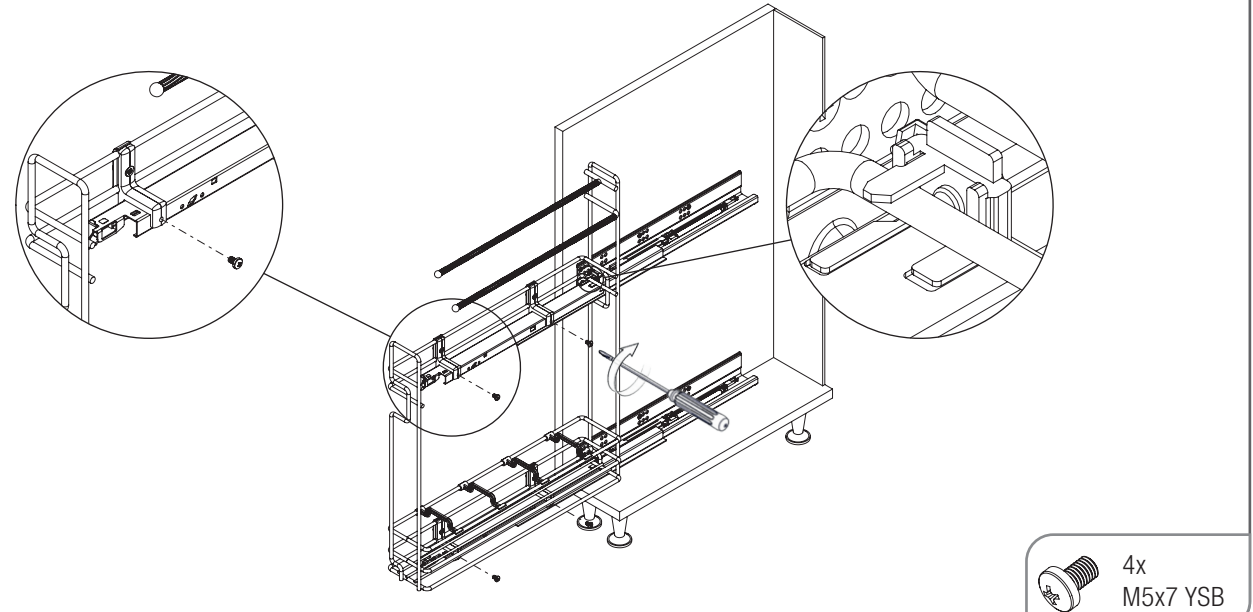

- GİZLİ RAYLI HAVLU ASKILI ŞİŞELİK (ÇİFT AÇILIM) MONTAJ ŞEMASI (SOL)
- BOTTLE/TOWEL HOLDER WITH UNDERMOUNT RAIL (FULL EXTENSION) MOUNTING INSTRUCTIONS (LEFT)

A-1

B-1

C-1

D-1

E-1

- GİZLİ RAYLI HAVLU ASKILI ŞİŞELİK (ÇİFT AÇILIM) MONTAJ ŞEMASI (SOL)
- BOTTLE/TOWEL HOLDER WITH UNDERMOUNT RAIL (FULL EXTENSION) MOUNTING INSTRUCTIONS (LEFT)

F-1

G-1

PRODUCT CODE		C	X
WIRE	WOODEN		
S-2521	S-2641	150	33

H-1

8x  
3,5x16

J-1

4x  
M6x10 YHB

K-1