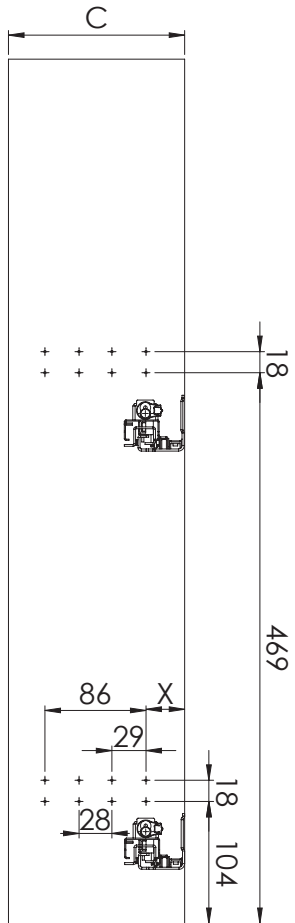

- GİZLİ RAYLI HAVLU ASKILI ŞİŞELİK (ÇİFT AÇILIM) MONTAJ ŞEMASI (SOL)
- BOTTLE/TOWEL HOLDER WITH UNDERMOUNT RAIL (FULL EXTENSION) MOUNTING INSTRUCTIONS (LEFT)

A-1

B-1

C-1

D-1

E-1

- GİZLİ RAYLI HAVLU ASKILI ŞİŞELİK (ÇİFT AÇILIM) MONTAJ ŞEMASI (SOL)
- BOTTLE/TOWEL HOLDER WITH UNDERMOUNT RAIL (FULL EXTENSION) MOUNTING INSTRUCTIONS (LEFT)

F-1

G-1

PRODUCT CODE		C	X
WIRE	WOODEN		
S-2521	S-2641	150	33

H-1

8x  
3,5x16

J-1

4x  
M6x10 YHB

K-1

4x  
M6x10 YSB

A-1

B-1

6x  
3,5x16

C-1

4x  
M5 Nut4x  
M5x10 YHB

D-1

E-1

4x  
M5x7 YSB

- GİZLİ RAYLI HAVLU ASKILI ŞİŞELİK (ÇİFT AÇILIM) MONTAJ ŞEMASI (SAĞ)
- BOTTLE/TOWEL HOLDER WITH UNDERMOUNT RAIL (FULL EXTENSION) MOUNTING INSTRUCTIONS (RIGHT)

F-1

G-1

PRODUCT CODE		C	X
WIRE	WOODEN		
S-2522	S-2642	150	33