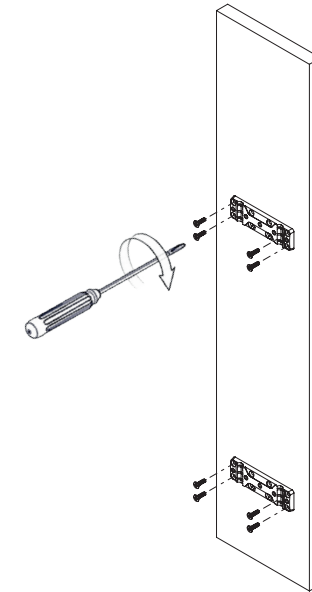

G-1

PRODUCT CODE		C	X
WIRE	WOODEN		
S-2522	S-2642	150	33

H-1