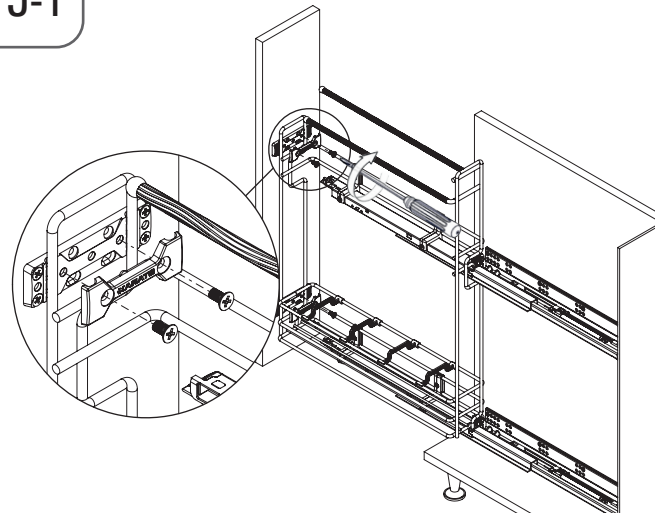

- GİZLİ RAYLI HAVLU ASKILI ŞİŞELİK (ÇİFT AÇILIM) MONTAJ ŞEMASI (SOL)
- BOTTLE/TOWEL HOLDER WITH UNDERMOUNT RAIL (FULL EXTENSION) MOUNTING INSTRUCTIONS (LEFT)

A-1

B-1

C-1

D-1

E-1

- GİZLİ RAYLI HAVLU ASKILI ŞİŞELİK (ÇİFT AÇILIM) MONTAJ ŞEMASI (SOL)
- BOTTLE/TOWEL HOLDER WITH UNDERMOUNT RAIL (FULL EXTENSION) MOUNTING INSTRUCTIONS (LEFT)

F-1

G-1

PRODUCT CODE		C	X
WIRE	WOODEN		
S-2521	S-2641	150	33

H-1

8x  
3,5x16

J-1

4x  
M6x10 YHB

K-1

4x  
M6x10 YSB

A-1

B-1

6x  
3,5x16

C-1

4x  
M5 Nut4x  
M5x10 YHB

D-1

E-1