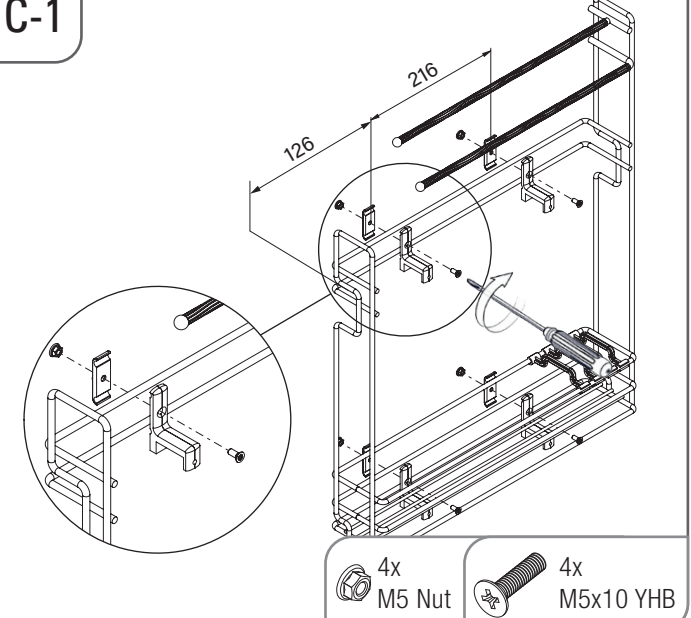

- GİZLİ RAYLI HAVLU ASKILI ŞİŞELİK (ÇİFT AÇILIM) MONTAJ ŞEMASI (SOL)
- BOTTLE/TOWEL HOLDER WITH UNDERMOUNT RAIL (FULL EXTENSION) MOUNTING INSTRUCTIONS (LEFT)

A-1

B-1

C-1

D-1

E-1

- GİZLİ RAYLI HAVLU ASKILI ŞİŞELİK (ÇİFT AÇILIM) MONTAJ ŞEMASI (SOL)
- BOTTLE/TOWEL HOLDER WITH UNDERMOUNT RAIL (FULL EXTENSION) MOUNTING INSTRUCTIONS (LEFT)

F-1

G-1

PRODUCT CODE		C	X
WIRE	WOODEN		
S-2521	S-2641	150	33

H-1

8x  
3,5x16

J-1

4x  
M6x10 YHB

K-1