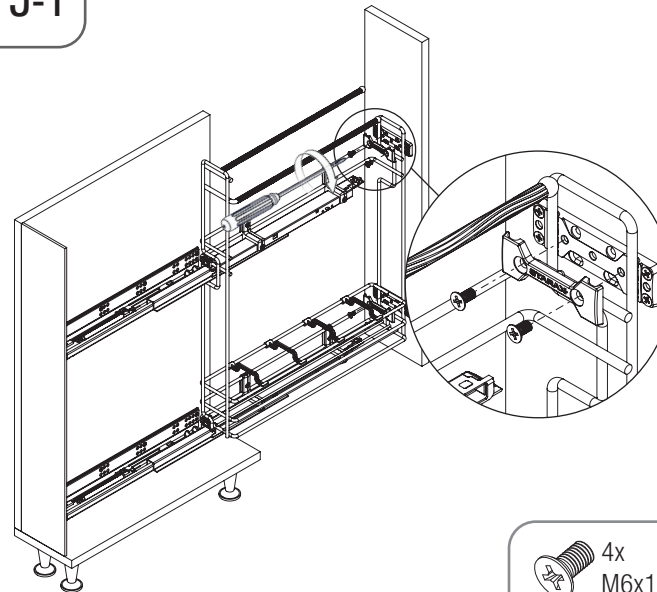

- GİZLİ RAYLI HAVLU ASKILI ŞİŞELİK (ÇİFT AÇILIM) MONTAJ ŞEMASI (SOL)
- BOTTLE/TOWEL HOLDER WITH UNDERMOUNT RAIL (FULL EXTENSION) MOUNTING INSTRUCTIONS (LEFT)

A-1

B-1

C-1

D-1

E-1

- GİZLİ RAYLI HAVLU ASKILI ŞİŞELİK (ÇİFT AÇILIM) MONTAJ ŞEMASI (SOL)
- BOTTLE/TOWEL HOLDER WITH UNDERMOUNT RAIL (FULL EXTENSION) MOUNTING INSTRUCTIONS (LEFT)

4x  
M5x7 YSB

- GİZLİ RAYLI HAVLU ASKILI ŞİŞELİK (ÇİFT AÇILIM) MONTAJ ŞEMASI (SAĞ)
- BOTTLE/TOWEL HOLDER WITH UNDERMOUNT RAIL (FULL EXTENSION) MOUNTING INSTRUCTIONS (RIGHT)

F-1

G-1

PRODUCT CODE		C	X
WIRE	WOODEN		
S-2522	S-2642	150	33

H-1

8x  
3,5x16

J-1

4x  
M6x10 YHB

K-1

4x  
M6x10 YSB