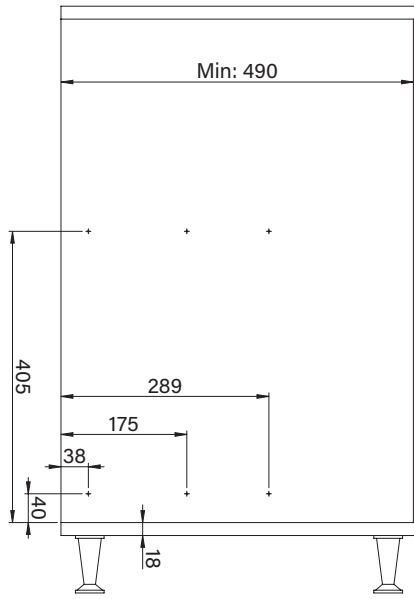

- GİZLİ RAYLI HAVLU ASKILI ŞİŞELİK (ÇİFT AÇILIM) MONTAJ ŞEMASI (SOL)
- BOTTLE/TOWEL HOLDER WITH UNDERMOUNT RAIL (FULL EXTENSION) MOUNTING INSTRUCTIONS (LEFT)

A-1

B-1

C-1

D-1

E-1

- GİZLİ RAYLI HAVLU ASKILI ŞİŞELİK (ÇİFT AÇILIM) MONTAJ ŞEMASI (SOL)
- BOTTLE/TOWEL HOLDER WITH UNDERMOUNT RAIL (FULL EXTENSION) MOUNTING INSTRUCTIONS (LEFT)

F-1

G-1

PRODUCT CODE		C	X
WIRE	WOODEN		
S-2521	S-2641	150	33

H-1

8x  
3,5x16

J-1

4x  
M6x10 YHB

K-1

H-1

8x  
3,5x16

J-1

4x  
M6x10 YHB

K-1

4x  
M6x10 YSB