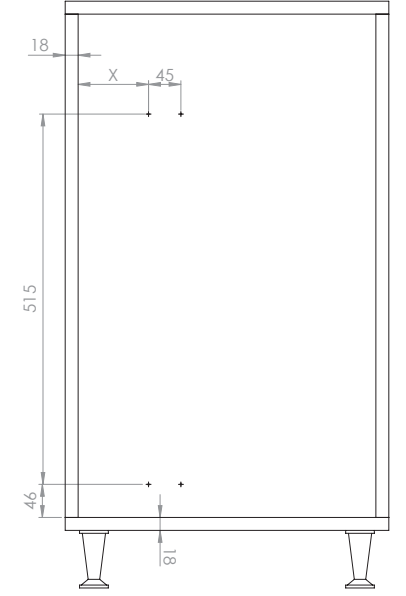

- UNIQUE SLIM YANDAN GİZLİ RAYLI ÜNİTE (90 DERECE) MONTAJ ŞEMASI (SOL)
- UNIQUE SLIM UNIT WITH SIDE UNDERMOUNT RAIL (90 DEGREES) MOUNTING INSTRUCTIONS (LEFT)

E-1

6x RYSB
M5x12

F-1

C	X
250	98
300	98
350	138
400	138
450	138

G-1

4x
4x25

H-1

4x RYSB
M5x12

J-1