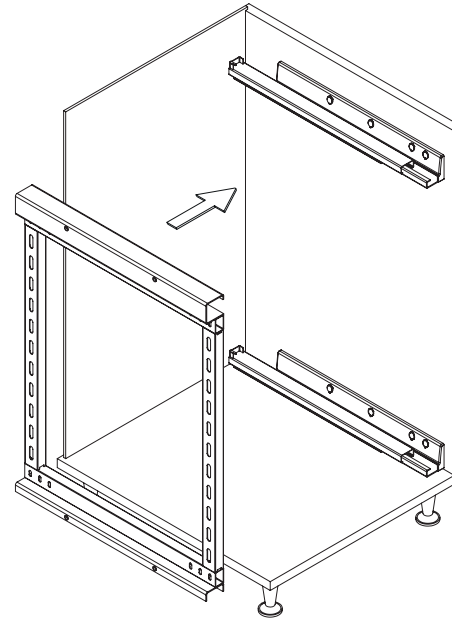

- UNIQUE SLIM YANDAN GİZLİ RAYLI ÜNİTE (90 DERECE) MONTAJ ŞEMASI (SAĞ)
- UNIQUE SLIM UNIT WITH SIDE UNDERMOUNT RAIL (90 DEGREES) MOUNTING INSTRUCTIONS (RIGHT)

A-1

B-1

C-1

8x
3.5x16

4x
Cover

D-1

D-2

4x RYSB
M5x12

- UNIQUE SLIM YANDAN GİZLİ RAYLI ÜNİTE (90 DERECE) MONTAJ ŞEMASI (SAĞ)
- UNIQUE SLIM UNIT WITH SIDE UNDERMOUNT RAIL (90 DEGREES) MOUNTING INSTRUCTIONS (RIGHT)

E-1

F-1

C	X
250	98
300	98
350	138
400	138
450	138

G-1

H-1

J-1

- UNIQUE SLIM YANDAN GİZLİ RAYLI ÜNİTE (90 DERECE) MONTAJ ŞEMASI (SOL)
- UNIQUE SLIM UNIT WITH SIDE UNDERMOUNT RAIL (90 DEGREES) MOUNTING INSTRUCTIONS (LEFT)

A-1

B-1

C-1

8x
3.5x16

4x
Cover

D-1

D-2

4x RYSB
M5x12

- UNIQUE SLIM YANDAN GİZLİ RAYLI ÜNİTE (90 DERECE) MONTAJ ŞEMASI (SOL)
- UNIQUE SLIM UNIT WITH SIDE UNDERMOUNT RAIL (90 DEGREES) MOUNTING INSTRUCTIONS (LEFT)

E-1

6x RYSB
M5x12