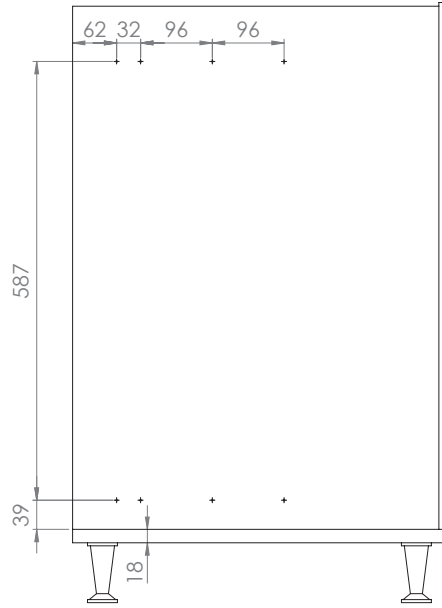

- UNIQUE SLIM YANDAN GİZLİ RAYLI ÜNİTE (90 DERECE) MONTAJ ŞEMASI (SAĞ)
- UNIQUE SLIM UNIT WITH SIDE UNDERMOUNT RAIL (90 DEGREES) MOUNTING INSTRUCTIONS (RIGHT)

A-1

B-1

C-1

8x
3.5x16

4x
Cover

D-1

D-2

4x RYSB
M5x12

- UNIQUE SLIM YANDAN GİZLİ RAYLI ÜNİTE (90 DERECE) MONTAJ ŞEMASI (SAĞ)
- UNIQUE SLIM UNIT WITH SIDE UNDERMOUNT RAIL (90 DEGREES) MOUNTING INSTRUCTIONS (RIGHT)

E-1

F-1

C	X
250	98
300	98
350	138
400	138
450	138

G-1

H-1

J-1

- UNIQUE SLIM YANDAN GİZLİ RAYLI ÜNİTE (90 DERECE) MONTAJ ŞEMASI (SOL)
- UNIQUE SLIM UNIT WITH SIDE UNDERMOUNT RAIL (90 DEGREES) MOUNTING INSTRUCTIONS (LEFT)

A-1

B-1

C-1

8x
3.5x16