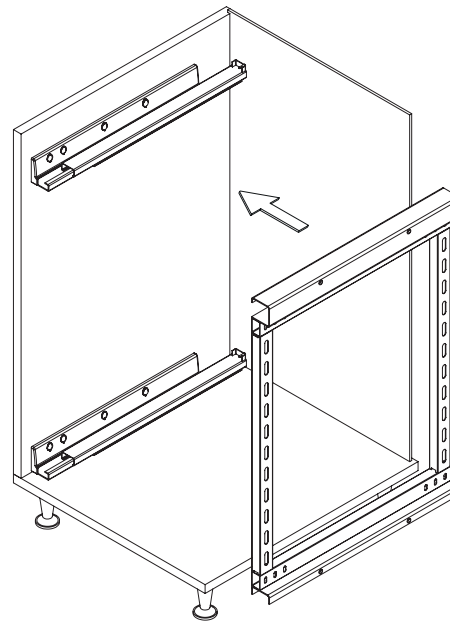

- UNIQUE SLIM YANDAN GİZLİ RAYLI ÜNİTE (90 DERECE) MONTAJ ŞEMASI (SAĞ)
- UNIQUE SLIM UNIT WITH SIDE UNDERMOUNT RAIL (90 DEGREES) MOUNTING INSTRUCTIONS (RIGHT)

A-1

B-1

C-1

8x
3.5x16

4x
Cover

D-1

D-2

4x RYSB
M5x12

- UNIQUE SLIM YANDAN GİZLİ RAYLI ÜNİTE (90 DERECE) MONTAJ ŞEMASI (SAĞ)
- UNIQUE SLIM UNIT WITH SIDE UNDERMOUNT RAIL (90 DEGREES) MOUNTING INSTRUCTIONS (RIGHT)

E-1

F-1

C	X
250	98
300	98
350	138
400	138
450	138

G-1

H-1

J-1

- UNIQUE SLIM YANDAN GİZLİ RAYLI ÜNİTE (90 DERECE) MONTAJ ŞEMASI (SOL)
- UNIQUE SLIM UNIT WITH SIDE UNDERMOUNT RAIL (90 DEGREES) MOUNTING INSTRUCTIONS (LEFT)

A-1

B-1

C-1

8x
3.5x16

4x
Cover

D-1

D-2

4x RYSB
M5x12

- UNIQUE SLIM YANDAN GİZLİ RAYLI ÜNİTE (90 DERECE) MONTAJ ŞEMASI (SOL)
- UNIQUE SLIM UNIT WITH SIDE UNDERMOUNT RAIL (90 DEGREES) MOUNTING INSTRUCTIONS (LEFT)

E-1

6x RYSB
M5x12