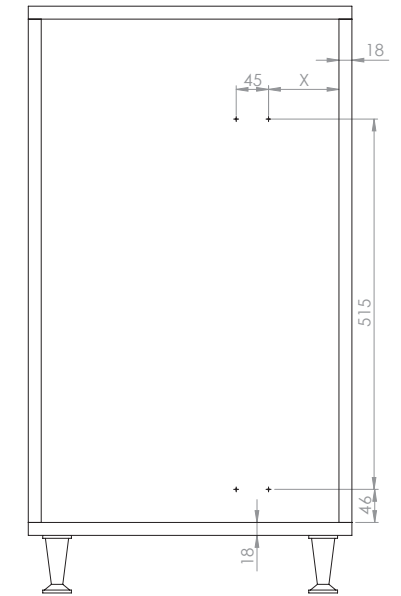

- UNIQUE SLIM YANDAN GİZLİ RAYLI ÜNİTE (90 DERECE) MONTAJ ŞEMASI (SAĞ)
- UNIQUE SLIM UNIT WITH SIDE UNDERMOUNT RAIL (90 DEGREES) MOUNTING INSTRUCTIONS (RIGHT)

A-1

B-1

C-1

8x
3.5x16

4x
Cover

D-1

D-2

4x RYSB
M5x12

- UNIQUE SLIM YANDAN GİZLİ RAYLI ÜNİTE (90 DERECE) MONTAJ ŞEMASI (SAĞ)
- UNIQUE SLIM UNIT WITH SIDE UNDERMOUNT RAIL (90 DEGREES) MOUNTING INSTRUCTIONS (RIGHT)

E-1

F-1

C	X
250	98
300	98
350	138
400	138
450	138

G-1

H-1

J-1

- UNIQUE SLIM YANDAN GİZLİ RAYLI ÜNİTE (90 DERECE) MONTAJ ŞEMASI (SOL)
- UNIQUE SLIM UNIT WITH SIDE UNDERMOUNT RAIL (90 DEGREES) MOUNTING INSTRUCTIONS (LEFT)

A-1

B-1

C-1

8x
3.5x16