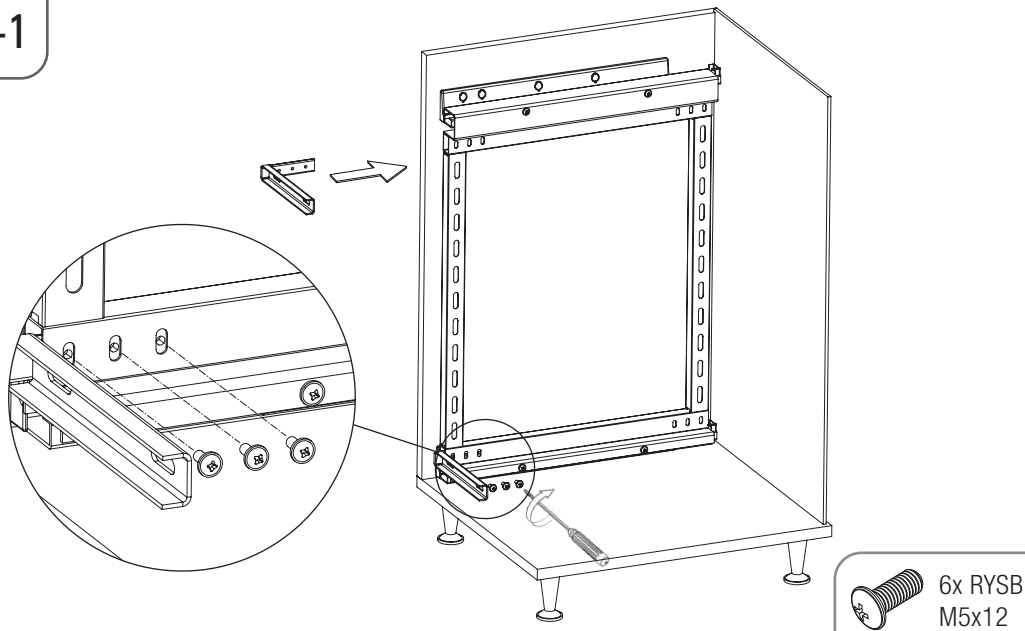

- UNIQUE SLIM YANDAN GİZLİ RAYLI ÜNİTE (90 DERECE) MONTAJ ŞEMASI (SAĞ)
- UNIQUE SLIM UNIT WITH SIDE UNDERMOUNT RAIL (90 DEGREES) MOUNTING INSTRUCTIONS (RIGHT)

A-1

B-1

C-1

8x
3.5x16

4x
Cover

D-1

D-2

4x RYSB
M5x12

- UNIQUE SLIM YANDAN GİZLİ RAYLI ÜNİTE (90 DERECE) MONTAJ ŞEMASI (SAĞ)
- UNIQUE SLIM UNIT WITH SIDE UNDERMOUNT RAIL (90 DEGREES) MOUNTING INSTRUCTIONS (RIGHT)

E-1

F-1

C	X
250	98
300	98
350	138
400	138
450	138

G-1

H-1

J-1

- UNIQUE SLIM YANDAN GİZLİ RAYLI ÜNİTE (90 DERECE) MONTAJ ŞEMASI (SOL)
- UNIQUE SLIM UNIT WITH SIDE UNDERMOUNT RAIL (90 DEGREES) MOUNTING INSTRUCTIONS (LEFT)

A-1

B-1

C-1

8x
3.5x16

4x
Cover

D-1

D-2

4x RYSB
M5x12

- UNIQUE SLIM YANDAN GİZLİ RAYLI ÜNİTE (90 DERECE) MONTAJ ŞEMASI (SOL)
- UNIQUE SLIM UNIT WITH SIDE UNDERMOUNT RAIL (90 DEGREES) MOUNTING INSTRUCTIONS (LEFT)

E-1

6x RYSB
M5x12