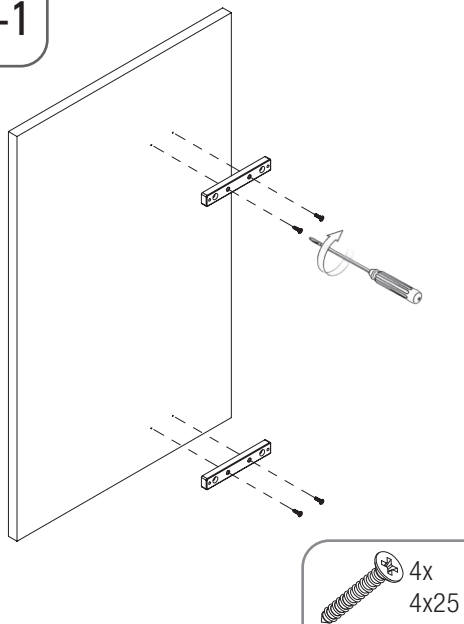

- UNIQUE SLIM YANDAN GİZLİ RAYLI ÜNİTE (90 DERECE) MONTAJ ŞEMASI (SAĞ)
- UNIQUE SLIM UNIT WITH SIDE UNDERMOUNT RAIL (90 DEGREES) MOUNTING INSTRUCTIONS (RIGHT)

A-1

B-1

C-1

8x
3.5x16

4x
Cover

D-1

D-2

4x RYSB
M5x12

- UNIQUE SLIM YANDAN GİZLİ RAYLI ÜNİTE (90 DERECE) MONTAJ ŞEMASI (SAĞ)
- UNIQUE SLIM UNIT WITH SIDE UNDERMOUNT RAIL (90 DEGREES) MOUNTING INSTRUCTIONS (RIGHT)

E-1

F-1

C	X
250	98
300	98
350	138
400	138
450	138

G-1

H-1

J-1

- UNIQUE SLIM YANDAN GİZLİ RAYLI ÜNİTE (90 DERECE) MONTAJ ŞEMASI (SOL)
- UNIQUE SLIM UNIT WITH SIDE UNDERMOUNT RAIL (90 DEGREES) MOUNTING INSTRUCTIONS (LEFT)

A-1

B-1

C-1

8x
3.5x16

4x
Cover

D-1

D-2

4x RYSB
M5x12

- UNIQUE SLIM YANDAN GİZLİ RAYLI ÜNİTE (90 DERECE) MONTAJ ŞEMASI (SOL)
- UNIQUE SLIM UNIT WITH SIDE UNDERMOUNT RAIL (90 DEGREES) MOUNTING INSTRUCTIONS (LEFT)

E-1

6x RYSB
M5x12