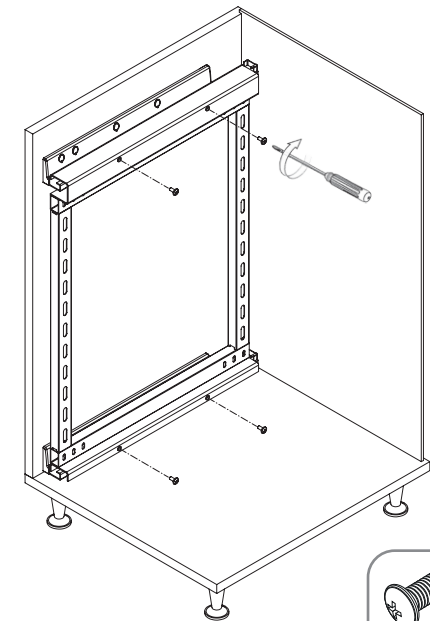

- UNIQUE SLIM YANDAN GİZLİ RAYLI ÜNİTE (90 DERECE) MONTAJ ŞEMASI (SAĞ)
- UNIQUE SLIM UNIT WITH SIDE UNDERMOUNT RAIL (90 DEGREES) MOUNTING INSTRUCTIONS (RIGHT)

A-1

B-1

C-1

8x
3.5x16

4x
Cover

D-1

D-2

4x RYSB
M5x12

- UNIQUE SLIM YANDAN GİZLİ RAYLI ÜNİTE (90 DERECE) MONTAJ ŞEMASI (SAĞ)
- UNIQUE SLIM UNIT WITH SIDE UNDERMOUNT RAIL (90 DEGREES) MOUNTING INSTRUCTIONS (RIGHT)

E-1

F-1

C	X
250	98
300	98
350	138
400	138
450	138

G-1

H-1

J-1

- UNIQUE SLIM YANDAN GİZLİ RAYLI ÜNİTE (90 DERECE) MONTAJ ŞEMASI (SOL)
- UNIQUE SLIM UNIT WITH SIDE UNDERMOUNT RAIL (90 DEGREES) MOUNTING INSTRUCTIONS (LEFT)

A-1

B-1

C-1

8x
3.5x16

4x
Cover

D-1

D-2

4x RYSB
M5x12

- UNIQUE SLIM YANDAN GİZLİ RAYLI ÜNİTE (90 DERECE) MONTAJ ŞEMASI (SOL)
- UNIQUE SLIM UNIT WITH SIDE UNDERMOUNT RAIL (90 DEGREES) MOUNTING INSTRUCTIONS (LEFT)

E-1

6x RYSB
M5x12