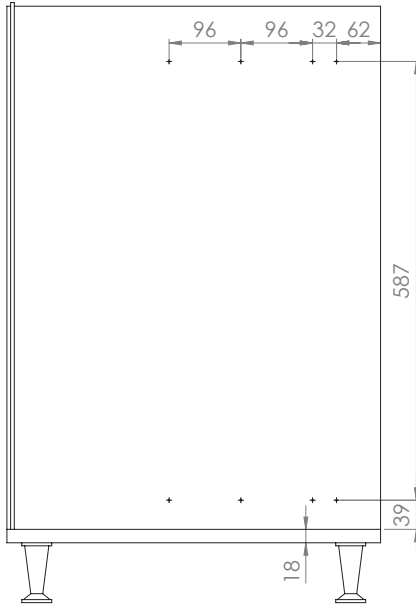

4x RYSB
M5x12

- UNIQUE SLIM YANDAN GİZLİ RAYLI ÜNİTE (90 DERECE) MONTAJ ŞEMASI (SAĞ)
- UNIQUE SLIM UNIT WITH SIDE UNDERMOUNT RAIL (90 DEGREES) MOUNTING INSTRUCTIONS (RIGHT)

E-1

F-1

C	X
250	98
300	98
350	138
400	138
450	138

G-1

H-1

J-1

- UNIQUE SLIM YANDAN GİZLİ RAYLI ÜNİTE (90 DERECE) MONTAJ ŞEMASI (SOL)
- UNIQUE SLIM UNIT WITH SIDE UNDERMOUNT RAIL (90 DEGREES) MOUNTING INSTRUCTIONS (LEFT)

A-1

B-1

C-1

8x
3.5x16

4x
Cover

D-1

D-2

4x RYSB
M5x12

- UNIQUE SLIM YANDAN GİZLİ RAYLI ÜNİTE (90 DERECE) MONTAJ ŞEMASI (SOL)
- UNIQUE SLIM UNIT WITH SIDE UNDERMOUNT RAIL (90 DEGREES) MOUNTING INSTRUCTIONS (LEFT)

E-1

6x RYSB
M5x12