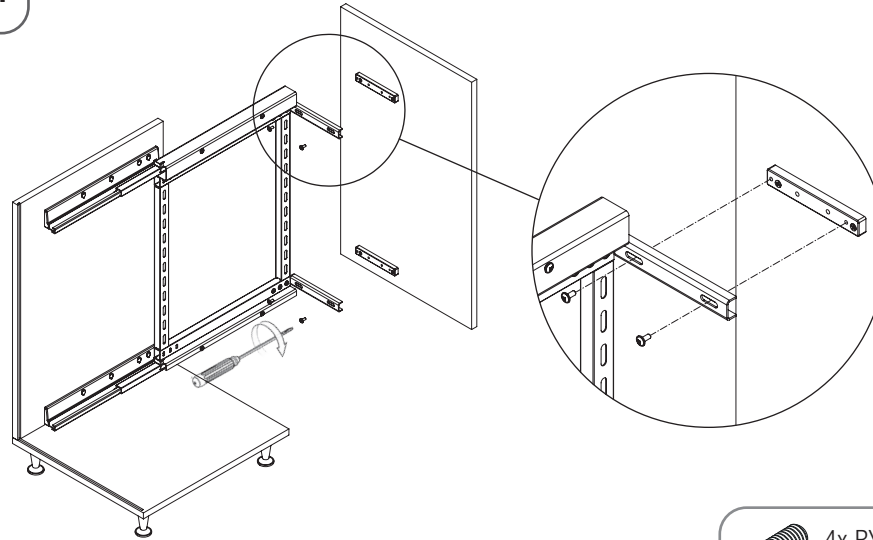

- UNIQUE SLIM YANDAN GİZLİ RAYLI ÜNİTE (90 DERECE) MONTAJ ŞEMASI (SOL)
- UNIQUE SLIM UNIT WITH SIDE UNDERMOUNT RAIL (90 DEGREES) MOUNTING INSTRUCTIONS (LEFT)

E-1

6x RYSB
M5x12

F-1

C	X
250	98
300	98
350	138
400	138
450	138

G-1

4x
4x25

H-1

4x RYSB
M5x12

J-1