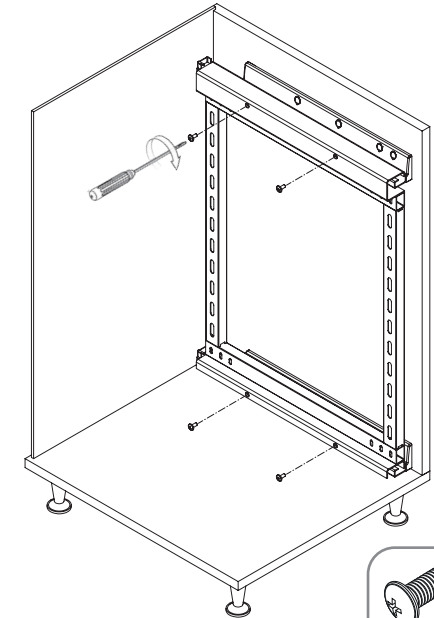

- UNIQUE SLIM YANDAN GİZLİ RAYLI ÜNİTE (90 DERECE) MONTAJ ŞEMASI (SAĞ)
- UNIQUE SLIM UNIT WITH SIDE UNDERMOUNT RAIL (90 DEGREES) MOUNTING INSTRUCTIONS (RIGHT)

A-1

B-1

C-1

8x
3.5x16

4x
Cover

D-1

D-2

4x RYSB
M5x12

- UNIQUE SLIM YANDAN GİZLİ RAYLI ÜNİTE (90 DERECE) MONTAJ ŞEMASI (SAĞ)
- UNIQUE SLIM UNIT WITH SIDE UNDERMOUNT RAIL (90 DEGREES) MOUNTING INSTRUCTIONS (RIGHT)

E-1

F-1

C	X
250	98
300	98
350	138
400	138
450	138

G-1

H-1

J-1

- UNIQUE SLIM YANDAN GİZLİ RAYLI ÜNİTE (90 DERECE) MONTAJ ŞEMASI (SOL)
- UNIQUE SLIM UNIT WITH SIDE UNDERMOUNT RAIL (90 DEGREES) MOUNTING INSTRUCTIONS (LEFT)

A-1

B-1

C-1

8x
3.5x16

4x
Cover

D-1

D-2

4x RYSB
M5x12

- UNIQUE SLIM YANDAN GİZLİ RAYLI ÜNİTE (90 DERECE) MONTAJ ŞEMASI (SOL)
- UNIQUE SLIM UNIT WITH SIDE UNDERMOUNT RAIL (90 DEGREES) MOUNTING INSTRUCTIONS (LEFT)

E-1

6x RYSB
M5x12