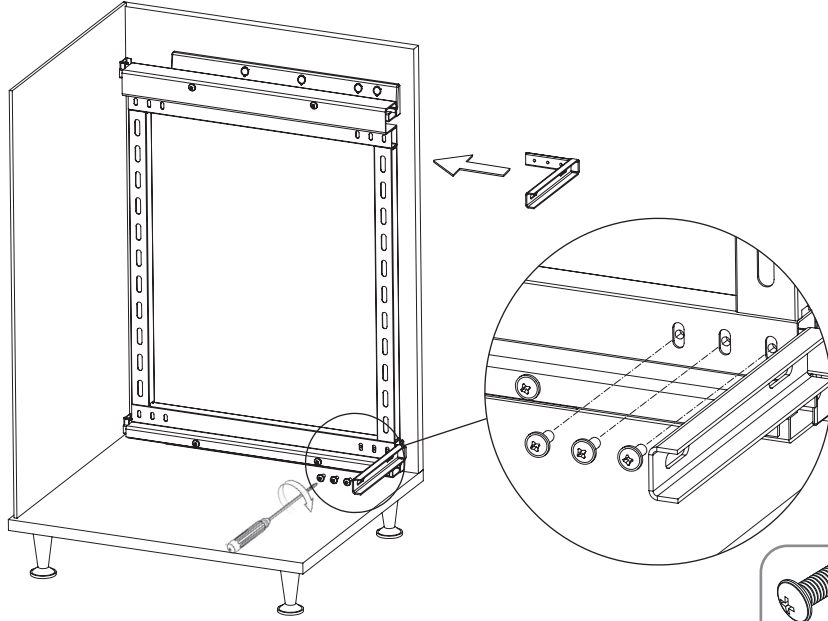

4x RYSB
M5x12

- UNIQUE SLIM YANDAN GİZLİ RAYLI ÜNİTE (90 DERECE) MONTAJ ŞEMASI (SAĞ)
- UNIQUE SLIM UNIT WITH SIDE UNDERMOUNT RAIL (90 DEGREES) MOUNTING INSTRUCTIONS (RIGHT)

E-1

F-1

C	X
250	98
300	98
350	138
400	138
450	138

G-1

H-1

J-1

- UNIQUE SLIM YANDAN GİZLİ RAYLI ÜNİTE (90 DERECE) MONTAJ ŞEMASI (SOL)
- UNIQUE SLIM UNIT WITH SIDE UNDERMOUNT RAIL (90 DEGREES) MOUNTING INSTRUCTIONS (LEFT)

A-1

B-1

C-1

8x
3.5x16

4x
Cover

D-1

D-2

4x RYSB
M5x12

- UNIQUE SLIM YANDAN GİZLİ RAYLI ÜNİTE (90 DERECE) MONTAJ ŞEMASI (SOL)
- UNIQUE SLIM UNIT WITH SIDE UNDERMOUNT RAIL (90 DEGREES) MOUNTING INSTRUCTIONS (LEFT)

E-1

6x RYSB
M5x12