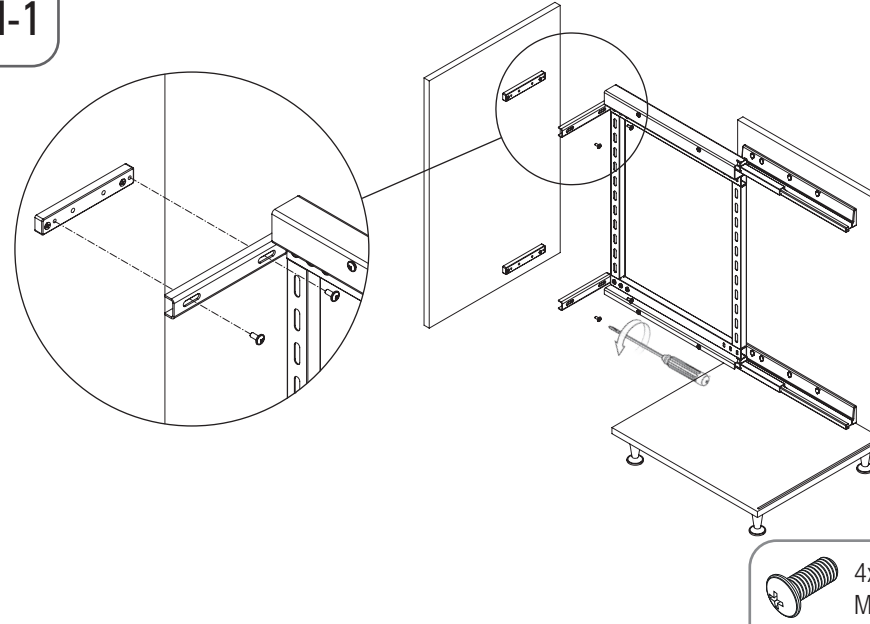

- UNIQUE SLIM YANDAN GİZLİ RAYLI ÜNİTE (90 DERECE) MONTAJ ŞEMASI (SAĞ)
- UNIQUE SLIM UNIT WITH SIDE UNDERMOUNT RAIL (90 DEGREES) MOUNTING INSTRUCTIONS (RIGHT)

A-1

B-1

C-1

8x
3.5x16

4x
Cover

D-1

D-2

4x RYSB
M5x12

- UNIQUE SLIM YANDAN GİZLİ RAYLI ÜNİTE (90 DERECE) MONTAJ ŞEMASI (SAĞ)
- UNIQUE SLIM UNIT WITH SIDE UNDERMOUNT RAIL (90 DEGREES) MOUNTING INSTRUCTIONS (RIGHT)

E-1

F-1

C	X
250	98
300	98
350	138
400	138
450	138

G-1

H-1

J-1

- UNIQUE SLIM YANDAN GİZLİ RAYLI ÜNİTE (90 DERECE) MONTAJ ŞEMASI (SOL)
- UNIQUE SLIM UNIT WITH SIDE UNDERMOUNT RAIL (90 DEGREES) MOUNTING INSTRUCTIONS (LEFT)

A-1

B-1

C-1

8x
3.5x16

4x
Cover

D-1

D-2

4x RYSB
M5x12

- UNIQUE SLIM YANDAN GİZLİ RAYLI ÜNİTE (90 DERECE) MONTAJ ŞEMASI (SOL)
- UNIQUE SLIM UNIT WITH SIDE UNDERMOUNT RAIL (90 DEGREES) MOUNTING INSTRUCTIONS (LEFT)

E-1

6x RYSB
M5x12