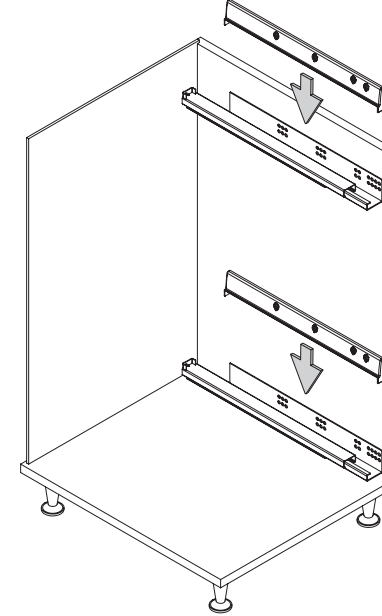

4x RYSB
M5x12

- UNIQUE SLIM YANDAN GİZLİ RAYLI ÜNİTE (90 DERECE) MONTAJ ŞEMASI (SAĞ)
- UNIQUE SLIM UNIT WITH SIDE UNDERMOUNT RAIL (90 DEGREES) MOUNTING INSTRUCTIONS (RIGHT)

E-1

F-1

C	X
250	98
300	98
350	138
400	138
450	138

G-1

H-1

J-1

- UNIQUE SLIM YANDAN GİZLİ RAYLI ÜNİTE (90 DERECE) MONTAJ ŞEMASI (SOL)
- UNIQUE SLIM UNIT WITH SIDE UNDERMOUNT RAIL (90 DEGREES) MOUNTING INSTRUCTIONS (LEFT)

A-1

B-1

C-1

8x
3.5x16

4x
Cover

D-1

D-2

4x RYSB
M5x12

- UNIQUE SLIM YANDAN GİZLİ RAYLI ÜNİTE (90 DERECE) MONTAJ ŞEMASI (SOL)
- UNIQUE SLIM UNIT WITH SIDE UNDERMOUNT RAIL (90 DEGREES) MOUNTING INSTRUCTIONS (LEFT)

E-1

6x RYSB
M5x12