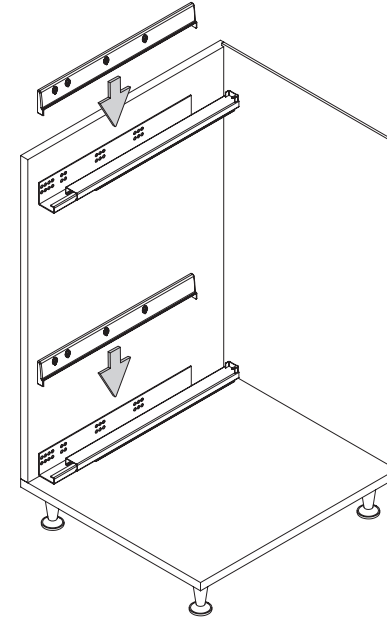

- UNIQUE SLIM YANDAN GİZLİ RAYLI ÜNİTE (90 DERECE) MONTAJ ŞEMASI (SAĞ)
- UNIQUE SLIM UNIT WITH SIDE UNDERMOUNT RAIL (90 DEGREES) MOUNTING INSTRUCTIONS (RIGHT)

A-1

B-1

C-1

8x
3.5x16

4x
Cover

D-1

D-2

4x RYSB
M5x12

- UNIQUE SLIM YANDAN GİZLİ RAYLI ÜNİTE (90 DERECE) MONTAJ ŞEMASI (SAĞ)
- UNIQUE SLIM UNIT WITH SIDE UNDERMOUNT RAIL (90 DEGREES) MOUNTING INSTRUCTIONS (RIGHT)

E-1

F-1

C	X
250	98
300	98
350	138
400	138
450	138

G-1

H-1

J-1

- UNIQUE SLIM YANDAN GİZLİ RAYLI ÜNİTE (90 DERECE) MONTAJ ŞEMASI (SOL)
- UNIQUE SLIM UNIT WITH SIDE UNDERMOUNT RAIL (90 DEGREES) MOUNTING INSTRUCTIONS (LEFT)

A-1

B-1

C-1

8x
3.5x16

4x
Cover

D-1

D-2

4x RYSB
M5x12

- UNIQUE SLIM YANDAN GİZLİ RAYLI ÜNİTE (90 DERECE) MONTAJ ŞEMASI (SOL)
- UNIQUE SLIM UNIT WITH SIDE UNDERMOUNT RAIL (90 DEGREES) MOUNTING INSTRUCTIONS (LEFT)

E-1

6x RYSB
M5x12