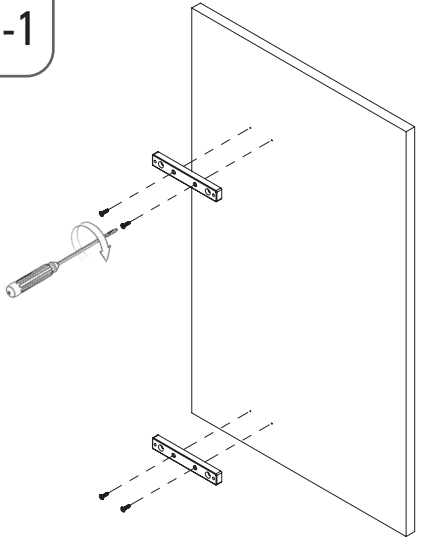

- UNIQUE SLIM YANDAN GİZLİ RAYLI ÜNİTE (90 DERECE) MONTAJ ŞEMASI (SOL)
- UNIQUE SLIM UNIT WITH SIDE UNDERMOUNT RAIL (90 DEGREES) MOUNTING INSTRUCTIONS (LEFT)

E-1

6x RYSB
M5x12

F-1

C	X
250	98
300	98
350	138
400	138
450	138

G-1

4x
4x25

H-1

4x RYSB
M5x12

J-1