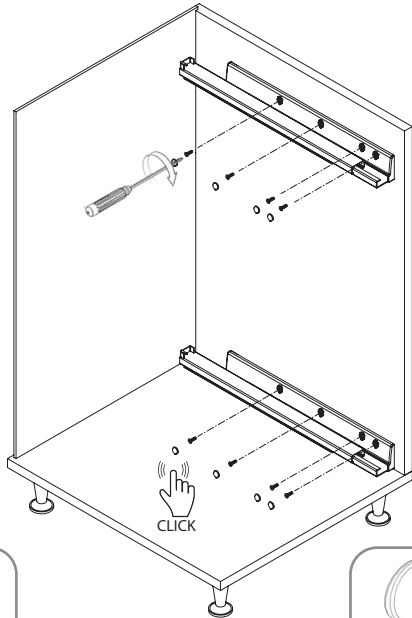

- UNIQUE SLIM YANDAN GİZLİ RAYLI ÜNİTE (90 DERECE) MONTAJ ŞEMASI (SAĞ)
- UNIQUE SLIM UNIT WITH SIDE UNDERMOUNT RAIL (90 DEGREES) MOUNTING INSTRUCTIONS (RIGHT)

A-1

B-1

C-1

8x
3.5x16

4x
Cover

D-1

D-2

4x RYSB
M5x12

- UNIQUE SLIM YANDAN GİZLİ RAYLI ÜNİTE (90 DERECE) MONTAJ ŞEMASI (SAĞ)
- UNIQUE SLIM UNIT WITH SIDE UNDERMOUNT RAIL (90 DEGREES) MOUNTING INSTRUCTIONS (RIGHT)

E-1

F-1

C	X
250	98
300	98
350	138
400	138
450	138

G-1

H-1

J-1

- UNIQUE SLIM YANDAN GİZLİ RAYLI ÜNİTE (90 DERECE) MONTAJ ŞEMASI (SOL)
- UNIQUE SLIM UNIT WITH SIDE UNDERMOUNT RAIL (90 DEGREES) MOUNTING INSTRUCTIONS (LEFT)

A-1

B-1

C-1

8x
3.5x16

4x
Cover

D-1

D-2

4x RYSB
M5x12

- UNIQUE SLIM YANDAN GİZLİ RAYLI ÜNİTE (90 DERECE) MONTAJ ŞEMASI (SOL)
- UNIQUE SLIM UNIT WITH SIDE UNDERMOUNT RAIL (90 DEGREES) MOUNTING INSTRUCTIONS (LEFT)

E-1

6x RYSB
M5x12