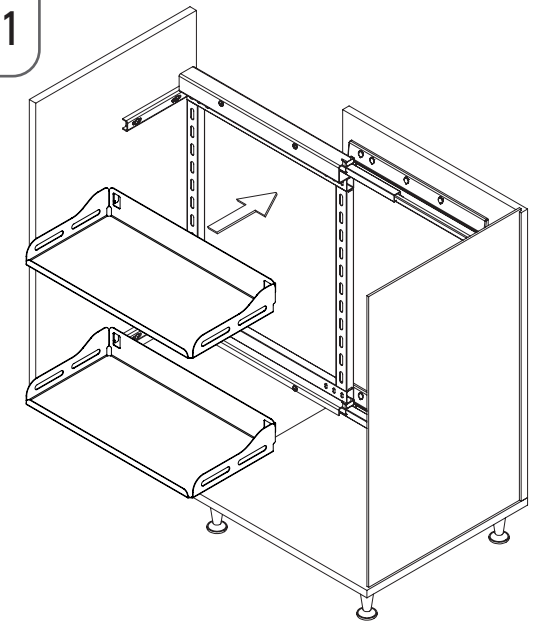

- UNIQUE SLIM YANDAN GİZLİ RAYLI ÜNİTE (90 DERECE) MONTAJ ŞEMASI (SAĞ)
- UNIQUE SLIM UNIT WITH SIDE UNDERMOUNT RAIL (90 DEGREES) MOUNTING INSTRUCTIONS (RIGHT)

A-1

B-1

C-1

8x
3.5x16

4x
Cover

D-1

D-2

4x RYSB
M5x12

- UNIQUE SLIM YANDAN GİZLİ RAYLI ÜNİTE (90 DERECE) MONTAJ ŞEMASI (SAĞ)
- UNIQUE SLIM UNIT WITH SIDE UNDERMOUNT RAIL (90 DEGREES) MOUNTING INSTRUCTIONS (RIGHT)

E-1

F-1

C	X
250	98
300	98
350	138
400	138
450	138

G-1

H-1

J-1

- UNIQUE SLIM YANDAN GİZLİ RAYLI ÜNİTE (90 DERECE) MONTAJ ŞEMASI (SOL)
- UNIQUE SLIM UNIT WITH SIDE UNDERMOUNT RAIL (90 DEGREES) MOUNTING INSTRUCTIONS (LEFT)

A-1

B-1

C-1

8x
3.5x16

4x
Cover

D-1

D-2

4x RYSB
M5x12

- UNIQUE SLIM YANDAN GİZLİ RAYLI ÜNİTE (90 DERECE) MONTAJ ŞEMASI (SOL)
- UNIQUE SLIM UNIT WITH SIDE UNDERMOUNT RAIL (90 DEGREES) MOUNTING INSTRUCTIONS (LEFT)

E-1

6x RYSB
M5x12