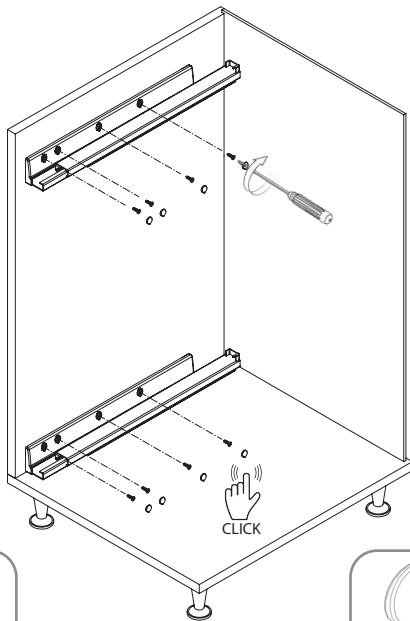

- UNIQUE SLIM YANDAN GİZLİ RAYLI ÜNİTE (90 DERECE) MONTAJ ŞEMASI (SAĞ)
- UNIQUE SLIM UNIT WITH SIDE UNDERMOUNT RAIL (90 DEGREES) MOUNTING INSTRUCTIONS (RIGHT)

A-1

B-1

C-1

8x
3.5x16

4x
Cover

D-1

D-2

4x RYSB
M5x12

- UNIQUE SLIM YANDAN GİZLİ RAYLI ÜNİTE (90 DERECE) MONTAJ ŞEMASI (SAĞ)
- UNIQUE SLIM UNIT WITH SIDE UNDERMOUNT RAIL (90 DEGREES) MOUNTING INSTRUCTIONS (RIGHT)

E-1

F-1

C	X
250	98
300	98
350	138
400	138
450	138

G-1

H-1

J-1

- UNIQUE SLIM YANDAN GİZLİ RAYLI ÜNİTE (90 DERECE) MONTAJ ŞEMASI (SOL)
- UNIQUE SLIM UNIT WITH SIDE UNDERMOUNT RAIL (90 DEGREES) MOUNTING INSTRUCTIONS (LEFT)

A-1

B-1

C-1

8x
3.5x16

4x
Cover

D-1

D-2

4x RYSB
M5x12

- UNIQUE SLIM YANDAN GİZLİ RAYLI ÜNİTE (90 DERECE) MONTAJ ŞEMASI (SOL)
- UNIQUE SLIM UNIT WITH SIDE UNDERMOUNT RAIL (90 DEGREES) MOUNTING INSTRUCTIONS (LEFT)

E-1

6x RYSB
M5x12